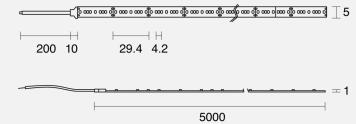

# BOOST MINI FIXED SURFACE MOUNTED

INDOOR / LINEAR

ambience

MAKING LIGHT WORK

## PHYSICAL

Installation Method	Fixed Surface Mounted
Dimensions (mm)	5mmx1000mm; Cuttable every 29.41mm
Accessories	Rear tails 3m both ends
IP Rating	IP20