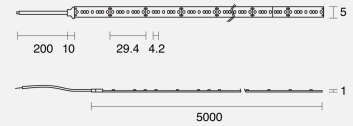

BOOST MINI FIXED SURFACE MOUNTED

INDOOR / LINEAR

ambience

MAKING LIGHT WORK

PHYSICAL

| | |
|---------------------|------------------------------------|
| Installation Method | Fixed Surface Mounted |
| Dimensions (mm) | 5mmx1000mm; Cuttable every 29.41mm |
| Accessories | Rear tails 3m both ends |
| IP Rating | IP20 |

ELECTRICAL

| | |
|-----------------|------------------------------|
| Wattage | 8W/m |
| Voltage | 24V |
| Dimming Control | All types (order separately) |

RoHS

IP20

O P T I C A L

Distribution Flood 120°

CCT 3000K