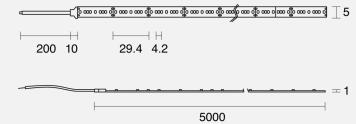

BOOST MINI FIXED SURFACE MOUNTED

INDOOR / LINEAR

ambience

MAKING LIGHT WORK

PHYSICAL

Installation Method	Fixed Surface Mounted
Dimensions (mm)	5mmx1000mm; Cuttable every 29.41mm
Accessories	Rear tails 3m both ends
IP Rating	IP20