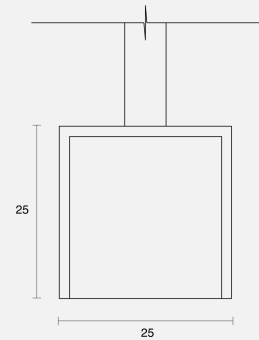

CONCERTO SUSPENDED

CREATE | INDOOR / LINEAR

ambience

MAKING LIGHT WORK

PHYSICAL

Size	XS
Installation Method	Suspended
Dimensions (mm)	25x25mm
Accessories	Suspension 1200mm
IP Rating	IP20
Finish	Textured White

ELECTRICAL

Wattage	20W/m
Voltage	24V
Dimming Control	All types (order separately)

RoHS

O P T I C A L

Optic	Opal
Distribution	Flood 120°
CCT	3000K
CRI	CRI90
System Lumen	765lm/m
System Efficacy	38lm/W
Lifetime (L70B50)	50,000hrs

**IP20****A D D I T I O N A L**

LED Module	Boost 10mm
LED Driver	Remote
Warranty	5 Years

Order Code: BLIK26SU01OP.A510930F.0004

Concerto XS (25x25mm) Sus Kit White Opal Boost 10mm 20W/m CRI90 3000K 765lm/m 24V Susp 1200mm