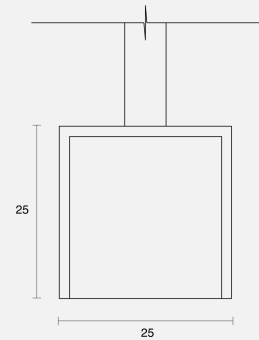

## PHYSICAL

Size	XS
Installation Method	Suspended
Dimensions (mm)	25x25mm
Accessories	Suspension 1200mm
IP Rating	IP20
Finish	Textured White