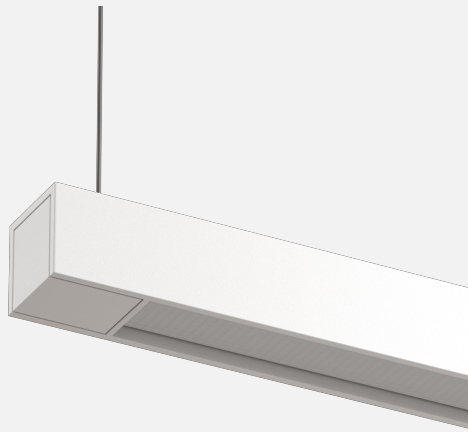

CONCERTO SUSPENDED

CREATE | INDOOR / LINEAR

ambience

MAKING LIGHT WORK

PHYSICAL

Size	XS
Installation Method	Suspended
Dimensions (mm)	25x25mm
Accessories	Suspension 1200mm
IP Rating	IP20
Finish	Textured White

ELECTRICAL

Wattage	20W/m
Voltage	24V
Dimming Control	All types (order separately)

RoHS

O P T I C A L

Optic	Opal
Distribution	Flood 120°
CCT	3000K
CRI	CRI90
System Lumen	765lm/m
System Efficacy	38lm/W
Lifetime (L70B50)	50,000hrs

**IP20****A D D I T I O N A L**

LED Module	Boost 10mm
LED Driver	Remote
Warranty	5 Years

Order Code: BLIK26SU01OP.A510930F.0004

Concerto XS (25x25mm) Sus Kit White Opal Boost 10mm 20W/m CRI90 3000K 765lm/m 24V Susp 1200mm