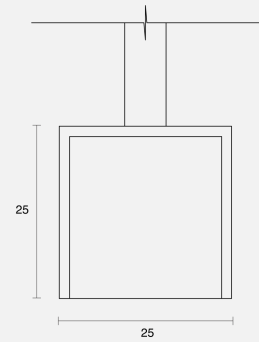

CONCERTO SUSPENDED

CREATE | INDOOR / LINEAR

ambience

MAKING LIGHT WORK

PHYSICAL

Size	XS
Installation Method	Suspended
Dimensions (mm)	25x25mm
Accessories	Suspension 1200mm
IP Rating	IP20
Finish	Textured White

ELECTRICAL

Wattage	20W/m
Voltage	24V
Dimming Control	All types (order separately)

RoHS

O P T I C A L

Optic	Opal
Distribution	Flood 120°
CCT	3000K
CRI	CRI90
System Lumen	765lm/m
System Efficacy	38lm/W
Lifetime (L70B50)	50,000hrs

**IP20****A D D I T I O N A L**

LED Module	Boost 10mm
LED Driver	Remote
Warranty	5 Years

Order Code: BLIK26SU01OP.A510930F.0004

Concerto XS (25x25mm) Sus Kit White Opal Boost 10mm 20W/m CRI90 3000K 765lm/m 24V Susp 1200mm