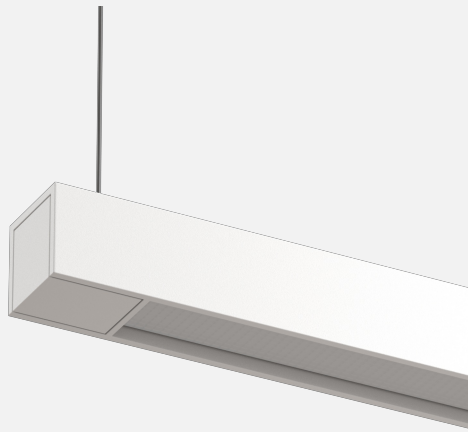

# CONCERTO SUSPENDED

CREATE | INDOOR / LINEAR

ambience

MAKING LIGHT WORK

## PHYSICAL

Size	XS
Installation Method	Suspended
Dimensions (mm)	25x25mm
Accessories	Suspension 1200mm
IP Rating	IP20
Finish	Textured White

## ELECTRICAL

Wattage	20W/m
Voltage	24V
Dimming Control	All types (order separately)

RoHS

**O P T I C A L**

Optic	Opal
Distribution	Flood 120°
CCT	3000K
CRI	CRI90
System Lumen	765lm/m
System Efficacy	38lm/W
Lifetime (L70B50)	50,000hrs