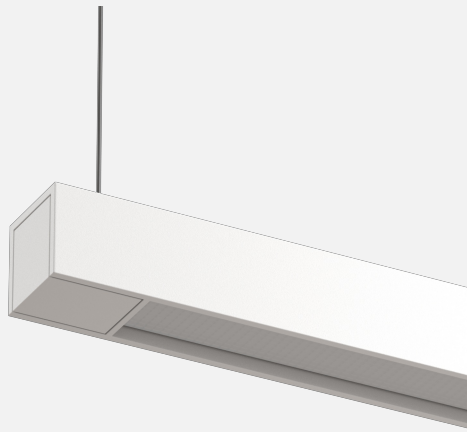

CONCERTO SUSPENDED

CREATE | INDOOR / LINEAR

ambience

MAKING LIGHT WORK

PHYSICAL

Size	XS
Installation Method	Suspended
Dimensions (mm)	25x25mm
Accessories	Suspension 1200mm
IP Rating	IP20
Finish	Textured White

ELECTRICAL

Wattage	20W/m
Voltage	24V
Dimming Control	All types (order separately)

RoHS

O P T I C A L

Optic	Opal
Distribution	Flood 120°
CCT	3000K
CRI	CRI90
System Lumen	765lm/m
System Efficacy	38lm/W
Lifetime (L70B50)	50,000hrs

**IP20****A D D I T I O N A L**

LED Module	Boost 10mm
LED Driver	Remote
Warranty	5 Years

Order Code: BLIK26SU01OP.A510930F.0004

Concerto XS (25x25mm) Sus Kit White Opal Boost 10mm 20W/m CRI90 3000K 765lm/m 24V Susp 1200mm