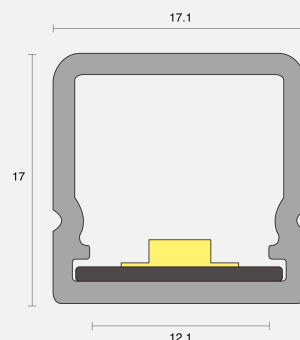

WAVE FIXED SURFACE MOUNTED

OUTDOOR / LINEAR

ambience

MAKING LIGHT WORK

PHYSICAL

Installation Method Fixed Surface Mounted

Dimensions (mm) 17.1x17mm

Accessories Open single end tail 3M

IP Rating IP65

ELECTRICAL

Wattage 20W/m

Voltage 24V

Dimming Control All types (order separately)

RoHS

OPTICAL

Optic	Opal
Distribution	Flood 350°
CCT	3000K
CRI	CRI90
System Lumen	933lm/m
System Efficacy	47lm/W
Lifetime (L70B50)	50,000hrs