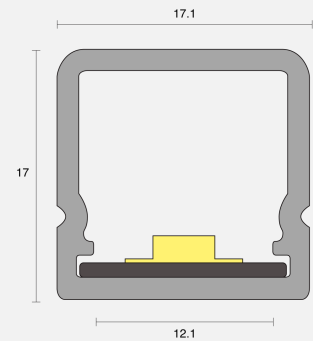

WAVE FIXED SURFACE MOUNTED

OUTDOOR / LINEAR

ambience

MAKING LIGHT WORK

PHYSICAL

Installation Method	Fixed Surface Mounted
Dimensions (mm)	17.1x17mm
Accessories	Open single end tail 3M
IP Rating	IP65

ELECTRICAL

Wattage	20W/m
Voltage	24V
Dimming Control	All types (order separately)

RoHS

OPTICAL

Optic	Opal
Distribution	Flood 350°
CCT	3000K
CRI	CRI90
System Lumen	933lm/m
System Efficacy	47lm/W
Lifetime (L70B50)	50,000hrs