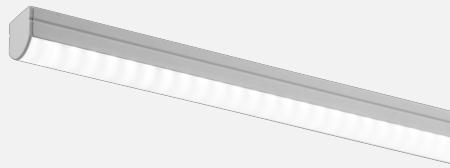

SERENADE SURFACE / CONCEALED

INDOOR / LINEAR

ambience

MAKING LIGHT WORK

PHYSICAL

Installation Method	Surface/Concealed
Dimensions (mm)	17.1x17.8mm
Accessories	Open single end tail 3M
IP Rating	IP20
Finish	Textured Silver

ELECTRICAL

Wattage	20W/m
Voltage	24V
Dimming Control	All types (order separately)

RoHS

O P T I C A L

Optic	Clear
Distribution	Flood 90°
CCT	3000K
CRI	CRI90
System Lumen	1087lm/m
System Efficacy	54lm/W
Lifetime (L70B50)	50,000hrs

**IP20****A D D I T I O N A L**

LED Module	Boost 10mm
LED Driver	Remote
Warranty	5 Years
Add-Ons	Suitable for concealed mounting

Order Code: BLIK24FS03CL.A510930F.0002

Serenade Fix SM Kit Silver Clear Boost 10mm 20W/m CRI90 3000K 1087lm/m Flood 90° 24V Open single end tail 3M