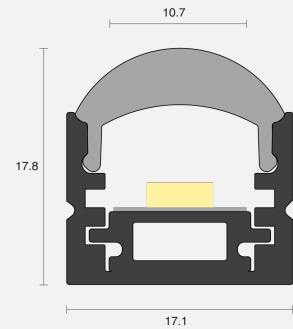

SERENADE SURFACE / CONCEALED

INDOOR / LINEAR

ambience

MAKING LIGHT WORK

PHYSICAL

Installation Method	Surface/Concealed
Dimensions (mm)	17.1x17.8mm
Accessories	Open single end tail 3M
IP Rating	IP20
Finish	Textured Silver

ELECTRICAL

Wattage	20W/m
Voltage	24V
Dimming Control	All types (order separately)

RoHS

O P T I C A L

Optic	Clear
Distribution	Flood 90°
CCT	3000K
CRI	CRI90
System Lumen	1087lm/m
System Efficacy	54lm/W
Lifetime (L70B50)	50,000hrs