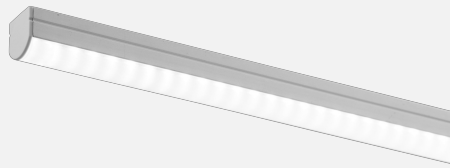

SERENADE SURFACE / CONCEALED

INDOOR / LINEAR

ambience

MAKING LIGHT WORK

PHYSICAL

Installation Method	Surface/Concealed
Dimensions (mm)	17.1x17.8mm
Accessories	Open single end tail 3M
IP Rating	IP20
Finish	Textured Silver

ELECTRICAL

Wattage	20W/m
Voltage	24V
Dimming Control	All types (order separately)

RoHS

O P T I C A L

Optic	Clear
Distribution	Flood 90°
CCT	3000K
CRI	CRI90
System Lumen	1087lm/m
System Efficacy	54lm/W
Lifetime (L70B50)	50,000hrs

**IP20****A D D I T I O N A L**

LED Module	Boost 10mm
LED Driver	Remote
Warranty	5 Years
Add-Ons	Suitable for concealed mounting

Order Code: BLIK24FS03CL.A510930F.0002

Serenade Fix SM Kit Silver Clear Boost 10mm 20W/m CRI90 3000K 1087lm/m Flood 90° 24V Open single end tail 3M