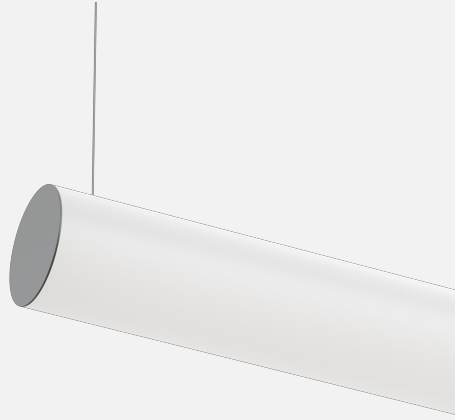

OBOE SUSPENDED

CREATE | INDOOR / LINEAR

ambience

MAKING LIGHT WORK

PHYSICAL

Size	S
Installation Method	Suspended
Dimensions (mm)	Ø60mm
Accessories	Suspension 1200mm
IP Rating	IP20
Finish	Textured Silver

ELECTRICAL

Wattage	29W/m
Voltage	24V
Dimming Control	All types (order separately)

RoHS

O P T I C A L

Optic	Opal
Distribution	Flood 350°
CCT	3000K
CRI	CRI90
System Lumen	1622lm/m
System Efficacy	56lm/W
Lifetime (L70B50)	50,000hrs