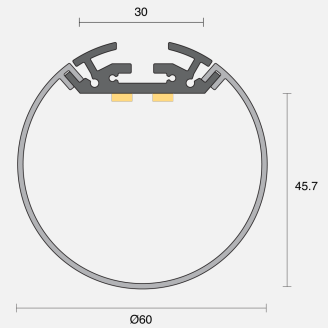

OBOE SUSPENDED

CREATE | INDOOR / LINEAR

ambience

MAKING LIGHT WORK

PHYSICAL

Size	S
Installation Method	Suspended
Dimensions (mm)	Ø60mm
Accessories	Suspension 1200mm
IP Rating	IP20
Finish	Textured Silver

ELECTRICAL

Wattage	29W/m
Voltage	24V
Dimming Control	All types (order separately)

RoHS

O P T I C A L

Optic	Opal
Distribution	Flood 350°
CCT	3000K
CRI	CRI90
System Lumen	1622lm/m
System Efficacy	56lm/W
Lifetime (L70B50)	50,000hrs