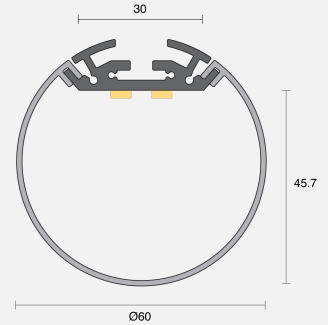

OBOE SUSPENDED

CREATE | INDOOR / LINEAR

ambience

MAKING LIGHT WORK

PHYSICAL

Size	S
Installation Method	Suspended
Dimensions (mm)	Ø60mm
Accessories	Suspension 1200mm
IP Rating	IP20
Finish	Textured Silver

ELECTRICAL

Wattage	29W/m
Voltage	24V
Dimming Control	All types (order separately)

RoHS

O P T I C A L

Optic	Opal
Distribution	Flood 350°
CCT	3000K
CRI	CRI90
System Lumen	1622lm/m
System Efficacy	56lm/W
Lifetime (L70B50)	50,000hrs