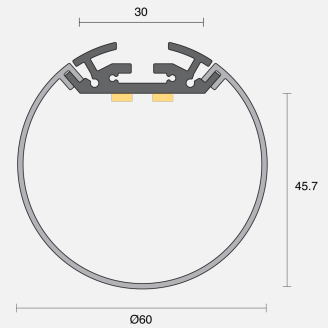

OBOE SUSPENDED

CREATE | INDOOR / LINEAR

ambience

MAKING LIGHT WORK

PHYSICAL

Size	S
Installation Method	Suspended
Dimensions (mm)	Ø60mm
Accessories	Suspension 1200mm
IP Rating	IP20
Finish	Textured Silver

ELECTRICAL

Wattage	29W/m
Voltage	24V
Dimming Control	All types (order separately)

RoHS

O P T I C A L

Optic	Opal
Distribution	Flood 350°
CCT	3000K
CRI	CRI90
System Lumen	1622lm/m
System Efficacy	56lm/W
Lifetime (L70B50)	50,000hrs