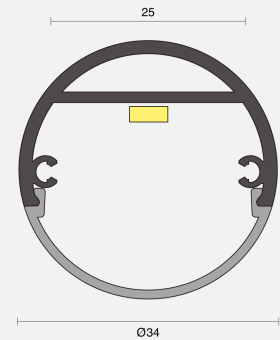

PANORAMA SMOOTH WALL MOUNTED

CREATE | INDOOR / LINEAR

ambience

MAKING LIGHT WORK

PHYSICAL

| | |
|---------------------|--------------------------|
| Installation Method | Wall Mounted |
| Dimensions (mm) | Ø34mm |
| Accessories | Male/Female connector 2M |
| IP Rating | IP20 |
| Finish | Textured Silver |

ELECTRICAL

| | |
|-----------------|------------------------------|
| Wattage | 29W/m |
| Voltage | 24V |
| Dimming Control | All types (order separately) |

RoHS

O P T I C A L

| | |
|-------------------|------------|
| Optic | Opal |
| Distribution | Flood 120° |
| CCT | 3000K |
| CRI | CRI90 |
| System Lumen | 1232lm/m |
| System Efficacy | 42lm/W |
| Lifetime (L70B50) | 50,000hrs |

**IP20****A D D I T I O N A L**

| | |
|------------|-----------|
| LED Module | Boost 8mm |
| LED Driver | Remote |
| Warranty | 5 Years |

Order Code: BLIK20WM03OP.A420930F.0001

Panorama Smooth Wall Kit Silver Opal Boost 8mm 2x14.5W/m CRI90 3000K 1232lm/m 24V
Male/Female connector 2M