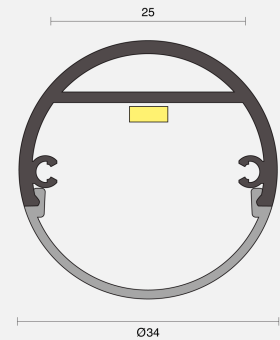

PANORAMA SMOOTH WALL MOUNTED

CREATE | INDOOR / LINEAR

ambience

MAKING LIGHT WORK

PHYSICAL

Installation Method	Wall Mounted
Dimensions (mm)	Ø34mm
Accessories	Male/Female connector 2M
IP Rating	IP20
Finish	Textured Silver

ELECTRICAL

Wattage	29W/m
Voltage	24V
Dimming Control	All types (order separately)

RoHS

O P T I C A L

Optic	Opal
Distribution	Flood 120°
CCT	3000K
CRI	CRI90
System Lumen	1232lm/m
System Efficacy	42lm/W
Lifetime (L70B50)	50,000hrs