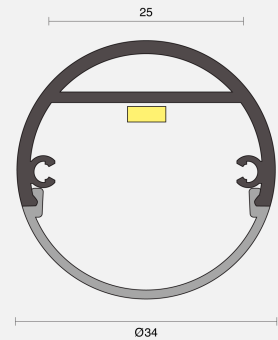

# PANORAMA SMOOTH WALL MOUNTED

CREATE | INDOOR / LINEAR

ambience

MAKING LIGHT WORK

## PHYSICAL

Installation Method	Wall Mounted
Dimensions (mm)	Ø34mm
Accessories	Male/Female connector 2M
IP Rating	IP20
Finish	Textured Silver

## ELECTRICAL

Wattage	29W/m
Voltage	24V
Dimming Control	All types (order separately)

RoHS

**O P T I C A L**

Optic	Opal
Distribution	Flood 120°
CCT	3000K
CRI	CRI90
System Lumen	1232lm/m
System Efficacy	42lm/W
Lifetime (L70B50)	50,000hrs