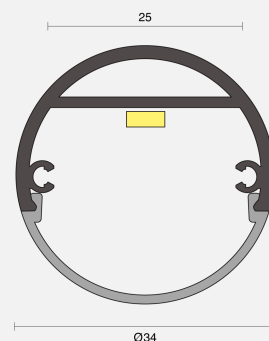

PANORAMA SMOOTH SUSPENDED

CREATE | INDOOR / LINEAR

ambience

MAKING LIGHT WORK

PHYSICAL

Installation Method	Suspended
Dimensions (mm)	Ø34mm
Accessories	Suspension 1500mm
IP Rating	IP20
Finish	Textured Silver

ELECTRICAL

Wattage	29W/m
Voltage	24V
Dimming Control	All types (order separately)

RoHS

O P T I C A L

Optic	Opal
Distribution	Flood 120°
CCT	3000K
CRI	CRI90
System Lumen	1232lm/m
System Efficacy	42lm/W
Lifetime (L70B50)	50,000hrs