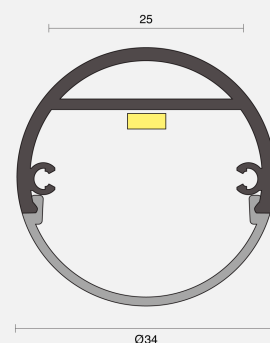

PANORAMA SMOOTH SUSPENDED

CREATE | INDOOR / LINEAR

ambience

MAKING LIGHT WORK

PHYSICAL

Installation Method	Suspended
Dimensions (mm)	Ø34mm
Accessories	Suspension 1500mm
IP Rating	IP20
Finish	Textured Silver

ELECTRICAL

Wattage	29W/m
Voltage	24V
Dimming Control	All types (order separately)

RoHS

O P T I C A L

Optic	Opal
Distribution	Flood 120°
CCT	3000K
CRI	CRI90
System Lumen	1232lm/m
System Efficacy	42lm/W
Lifetime (L70B50)	50,000hrs