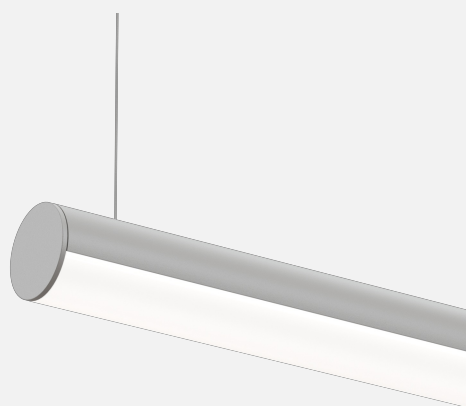

PANORAMA SMOOTH SUSPENDED

CREATE | INDOOR / LINEAR

ambience

MAKING LIGHT WORK

PHYSICAL

Installation Method	Suspended
Dimensions (mm)	Ø34mm
Accessories	Suspension 1500mm
IP Rating	IP20
Finish	Textured Silver

ELECTRICAL

Wattage	29W/m
Voltage	24V
Dimming Control	All types (order separately)

RoHS

O P T I C A L

Optic	Opal
Distribution	Flood 120°
CCT	3000K
CRI	CRI90
System Lumen	1232lm/m
System Efficacy	42lm/W
Lifetime (L70B50)	50,000hrs

**IP20****A D D I T I O N A L**

LED Module	Boost 8mm
LED Driver	Remote
Warranty	5 Years

Order Code: BLIK20SU03OP.A420930F.0004

Panorama Smooth Sus Kit Silver Opal Boost 8mm 2x14.5W/m CRI90 3000K 1232lm/m 24V Susp 1500mm