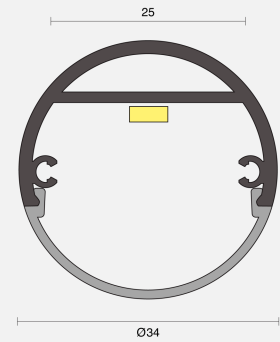

## PHYSICAL

Installation Method	Suspended
Dimensions (mm)	Ø34mm
Accessories	Suspension 1500mm
IP Rating	IP20
Finish	Textured Silver