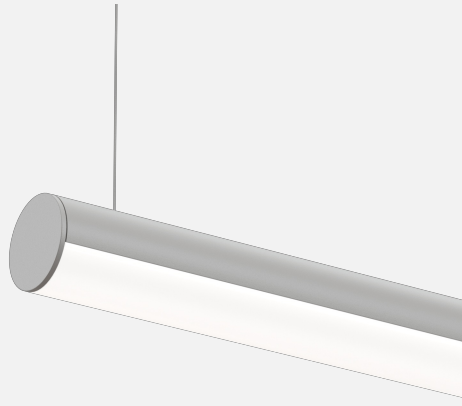

# PANORAMA SMOOTH SUSPENDED

CREATE | INDOOR / LINEAR

ambience

MAKING LIGHT WORK

## PHYSICAL

Installation Method	Suspended
Dimensions (mm)	Ø34mm
Accessories	Suspension 1500mm
IP Rating	IP20
Finish	Textured Silver

## ELECTRICAL

Wattage	29W/m
Voltage	24V
Dimming Control	All types (order separately)

RoHS

**O P T I C A L**

Optic	Opal
Distribution	Flood 120°
CCT	3000K
CRI	CRI90
System Lumen	1232lm/m
System Efficacy	42lm/W
Lifetime (L70B50)	50,000hrs

**IP20****A D D I T I O N A L**

LED Module	Boost 8mm
LED Driver	Remote
Warranty	5 Years

---

**Order Code: BLIK20SU03OP.A420930F.0004**

**Panorama Smooth Sus Kit Silver Opal Boost 8mm 2x14.5W/m CRI90 3000K 1232lm/m 24V Susp 1500mm**