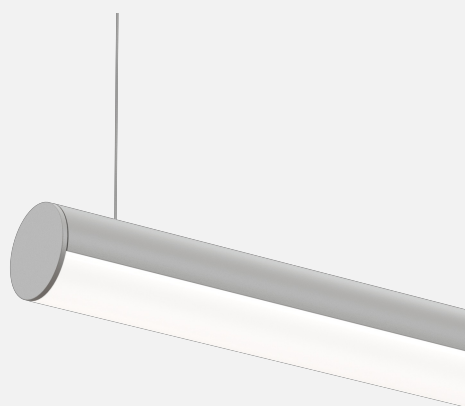

PANORAMA SMOOTH SUSPENDED

CREATE | INDOOR / LINEAR

ambience

MAKING LIGHT WORK

PHYSICAL

Installation Method	Suspended
Dimensions (mm)	Ø34mm
Accessories	Suspension 1500mm
IP Rating	IP20
Finish	Textured Silver

ELECTRICAL

Wattage	29W/m
Voltage	24V
Dimming Control	All types (order separately)

RoHS

O P T I C A L

Optic	Opal
Distribution	Flood 120°
CCT	3000K
CRI	CRI90
System Lumen	1232lm/m
System Efficacy	42lm/W
Lifetime (L70B50)	50,000hrs

**IP20****A D D I T I O N A L**

LED Module	Boost 8mm
LED Driver	Remote
Warranty	5 Years

Order Code: BLIK20SU03OP.A420930F.0004

Panorama Smooth Sus Kit Silver Opal Boost 8mm 2x14.5W/m CRI90 3000K 1232lm/m 24V Susp 1500mm