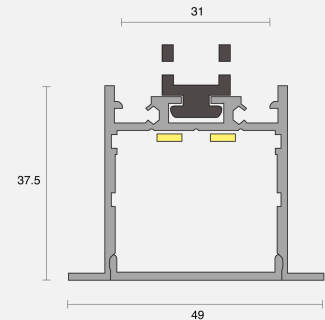

SOLO FIXED RECESSED

INDOOR / LINEAR

ambience

MAKING LIGHT WORK

PHYSICAL

Installation Method	Fixed Recessed
Dimensions (mm)	49x37.5mm
Cutout Size (mm)	38mm
Accessories	Open single end tail 3M
IP Rating	IP20
Finish	Textured Silver

ELECTRICAL

Wattage	40W/m
Voltage	24V
Dimming Control	All types (order separately)

RoHS

O P T I C A L

Optic	Opal
Distribution	Flood 120°
CCT	3000K
CRI	CRI90
System Lumen	1599lm/m
System Efficacy	40lm/W
Lifetime (L70B50)	50,000hrs