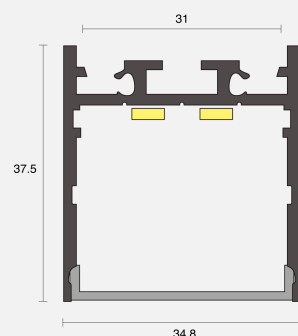

DECIBEL WALL MOUNTED

INDOOR / LINEAR

ambience

MAKING LIGHT WORK

PHYSICAL

Installation Method	Wall Mounted
Dimensions (mm)	34.8x37.5mm
Accessories	Open single end tail 3M
IP Rating	IP20
Finish	Textured Silver