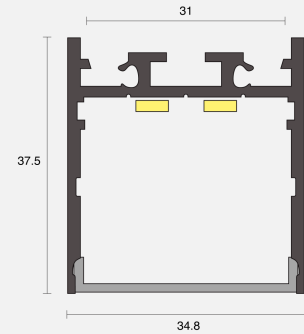

DECIBEL SUSPENDED

INDOOR / LINEAR

ambience

MAKING LIGHT WORK

PHYSICAL

Installation Method	Suspended
Dimensions (mm)	34.8x37.5mm
Accessories	Suspension 1200mm
IP Rating	IP20
Finish	Textured Silver

ELECTRICAL