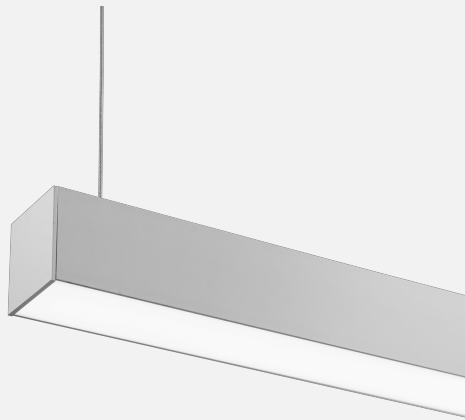

DECIBEL SUSPENDED

INDOOR / LINEAR

ambience

MAKING LIGHT WORK

PHYSICAL

Installation Method	Suspended
Dimensions (mm)	34.8x37.5mm
Accessories	Suspension 1200mm
IP Rating	IP20
Finish	Textured Silver

ELECTRICAL

Wattage	40W/m
Voltage	24V
Dimming Control	All types (order separately)

RoHS

OPTICAL

Optic	Opal
Distribution	Flood 120°
CCT	3000K
CRI	CRI90
System Lumen	1599lm/m
System Efficacy	40lm/W
Lifetime (L70B50)	50,000hrs