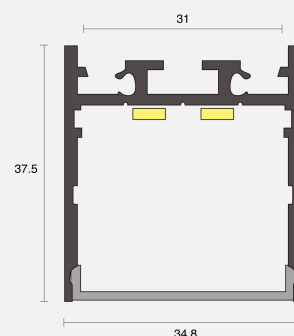

# DECIBEL FIXED SURFACE MOUNTED

INDOOR / LINEAR

ambience

MAKING LIGHT WORK

## PHYSICAL

Installation Method Fixed Surface Mounted

Dimensions (mm) 34.8x37.5mm

Accessories Open single end tail 3M

IP Rating IP20

Finish Textured Silver