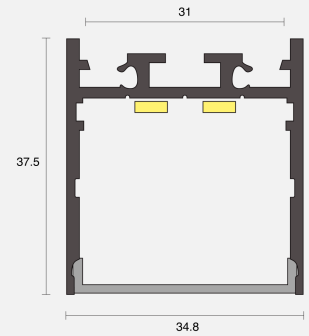

DECIBEL FIXED SURFACE MOUNTED

INDOOR / LINEAR

ambience

MAKING LIGHT WORK

PHYSICAL

Installation Method	Fixed Surface Mounted
Dimensions (mm)	34.8x37.5mm
Accessories	Open single end tail 3M
IP Rating	IP20
Finish	Textured Silver