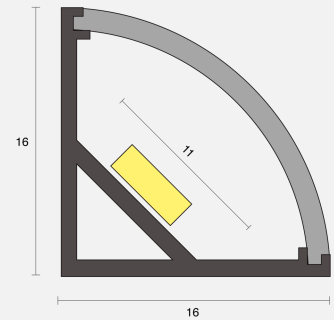

## PHYSICAL

Size	XS
Installation Method	Fixed Surface Mounted
Dimensions (mm)	16x16mm
Accessories	Open single end tail 3M
IP Rating	IP20
Finish	Textured Silver