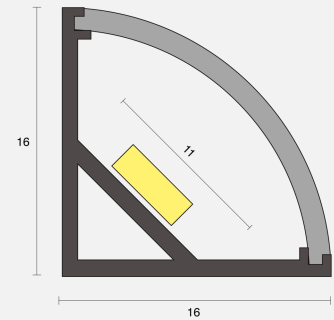

RONDO FIXED SURFACE MOUNTED

INDOOR / LINEAR

ambience

MAKING LIGHT WORK

PHYSICAL

| | |
|---------------------|-------------------------|
| Size | XS |
| Installation Method | Fixed Surface Mounted |
| Dimensions (mm) | 16x16mm |
| Accessories | Open single end tail 3M |
| IP Rating | IP20 |
| Finish | Textured Silver |

ELECTRICAL

| | |
|-----------------|------------------------------|
| Wattage | 14.5W/m |
| Voltage | 24V |
| Dimming Control | All types (order separately) |

RoHS

O P T I C A L

| | |
|-------------------|------------|
| Optic | Opal |
| Distribution | Flood 120° |
| CCT | 3000K |
| CRI | CRI90 |
| System Lumen | 739lm/m |
| System Efficacy | 53lm/W |
| Lifetime (L70B50) | 50,000hrs |