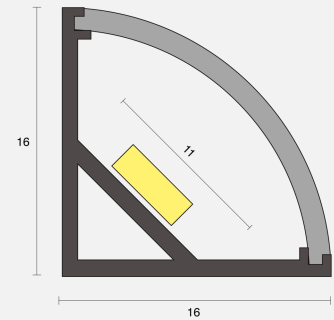

RONDO FIXED SURFACE MOUNTED

INDOOR / LINEAR

ambience

MAKING LIGHT WORK

PHYSICAL

Size	XS
Installation Method	Fixed Surface Mounted
Dimensions (mm)	16x16mm
Accessories	Open single end tail 3M
IP Rating	IP20
Finish	Textured Silver

ELECTRICAL

Wattage	14.5W/m
Voltage	24V
Dimming Control	All types (order separately)

RoHS