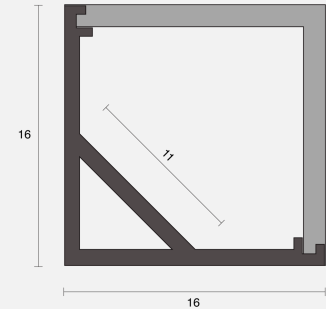

PRELUDE FIXED SURFACE MOUNTED

INDOOR / LINEAR

ambience

MAKING LIGHT WORK

PHYSICAL

Size	XS
Installation Method	Fixed Surface Mounted
Dimensions (mm)	16x16mm
Accessories	Open single end tail 3M
IP Rating	IP20
Finish	Textured Silver