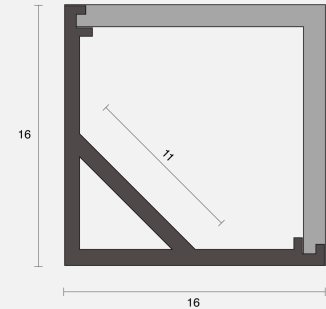

## PHYSICAL

Size	XS
Installation Method	Fixed Surface Mounted
Dimensions (mm)	16x16mm
Accessories	Open single end tail 3M
IP Rating	IP20
Finish	Textured Silver