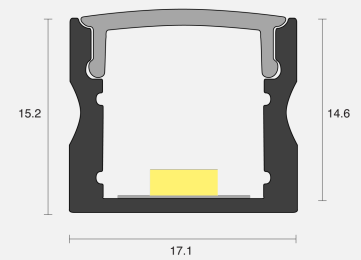

MEDLEY SURFACE / CONCEALED

INDOOR / LINEAR

ambience

MAKING LIGHT WORK

PHYSICAL

Installation Method	Surface/Concealed
Dimensions (mm)	17.1x15.2mm
Accessories	Open single end tail 3M
IP Rating	IP20
Finish	Textured Silver

ELECTRICAL

Wattage	20W/m
Voltage	24V
Dimming Control	All types (order separately)

RoHS

O P T I C A L

Optic	Opal
Distribution	Flood 120°
CCT	3000K
CRI	CRI90
System Lumen	765lm/m
System Efficacy	38lm/W
Lifetime (L70B50)	50,000hrs