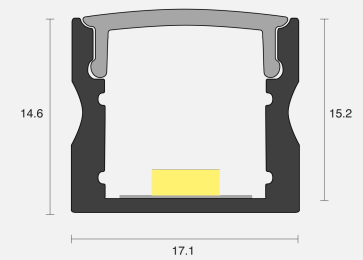

# MEDLEY SURFACE / CONCEALED

INDOOR / LINEAR

ambience

MAKING LIGHT WORK

## PHYSICAL

Installation Method	Surface/Concealed
Dimensions (mm)	17.1x15.2mm
Accessories	Open single end tail 3M
IP Rating	IP20
Finish	Textured Silver

## ELECTRICAL

Wattage	20W/m
Voltage	24V
Dimming Control	All types (order separately)

RoHS

**O P T I C A L**

Optic	Opal
Distribution	Flood 120°
CCT	3000K
CRI	CRI90
System Lumen	765lm/m
System Efficacy	38lm/W
Lifetime (L70B50)	50,000hrs