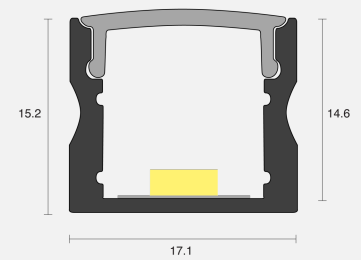

# MEDLEY SURFACE / CONCEALED

INDOOR / LINEAR

ambience

MAKING LIGHT WORK

## PHYSICAL

Installation Method	Surface/Concealed
Dimensions (mm)	17.1x15.2mm
Accessories	Open single end tail 3M
IP Rating	IP20
Finish	Textured Silver

## ELECTRICAL

Wattage	20W/m
Voltage	24V
Dimming Control	All types (order separately)

RoHS

**O P T I C A L**

Optic	Opal
Distribution	Flood 120°
CCT	3000K
CRI	CRI90
System Lumen	765lm/m
System Efficacy	38lm/W
Lifetime (L70B50)	50,000hrs