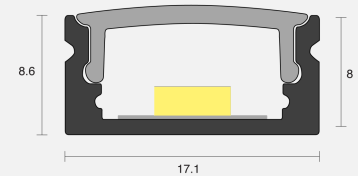

HARMONY SURFACE / CONCEALED

INDOOR / LINEAR

ambience

MAKING LIGHT WORK

PHYSICAL

Installation Method	Surface/Concealed
Dimensions (mm)	17.1x8.6mm
Accessories	Open single end tail 3M
IP Rating	IP20
Finish	Textured Silver

ELECTRICAL

Wattage	14.5W/m
Voltage	24V
Dimming Control	All types (order separately)

RoHS

O P T I C A L

Optic	Opal
Distribution	Flood 120°
CCT	3000K
CRI	CRI90
System Lumen	696lm/m
System Efficacy	50lm/W
Lifetime (L70B50)	50,000hrs