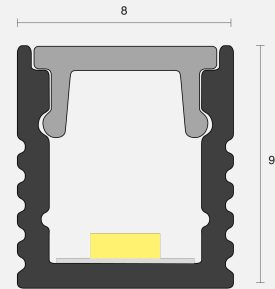

# PICCOLO SURFACE / CONCEALED

INDOOR / LINEAR

ambience

MAKING LIGHT WORK

## PHYSICAL

Installation Method	Surface/Concealed
Dimensions (mm)	7.8x9mm
Accessories	Open single end tail 3M
IP Rating	IP20
Finish	Textured Silver