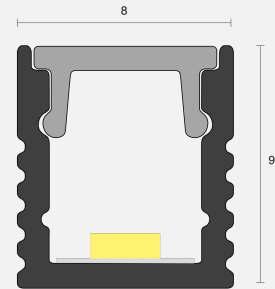

PICCOLO SURFACE / CONCEALED

INDOOR / LINEAR

ambience

MAKING LIGHT WORK

PHYSICAL

Installation Method	Surface/Concealed
Dimensions (mm)	7.8x9mm
Accessories	Open single end tail 3M
IP Rating	IP20
Finish	Textured Silver

ELECTRICAL

Wattage	8W/m
Voltage	24V
Dimming Control	All types (order separately)

RoHS

O P T I C A L

Optic	Opal
Distribution	Flood 120°
CCT	3000K
CRI	CRI90
System Lumen	262lm/m
System Efficacy	33lm/W
Lifetime (L70B50)	50,000hrs