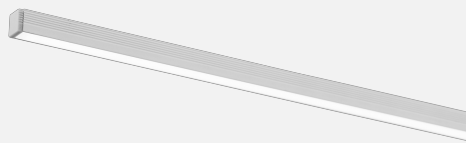

# PICCOLO SURFACE / CONCEALED

INDOOR / LINEAR

ambience

MAKING LIGHT WORK

## PHYSICAL

Installation Method	Surface/Concealed
Dimensions (mm)	7.8x9mm
Accessories	Open single end tail 3M
IP Rating	IP20
Finish	Textured Silver

## ELECTRICAL

Wattage	8W/m
Voltage	24V
Dimming Control	All types (order separately)

RoHS

**O P T I C A L**

Optic	Opal
Distribution	Flood 120°
CCT	3000K
CRI	CRI90
System Lumen	262lm/m
System Efficacy	33lm/W
Lifetime (L70B50)	50,000hrs