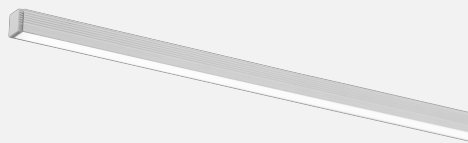

# PICCOLO SURFACE / CONCEALED

INDOOR / LINEAR

ambience

MAKING LIGHT WORK

## PHYSICAL

Installation Method	Surface/Concealed
Dimensions (mm)	7.8x9mm
Accessories	Open single end tail 3M
IP Rating	IP20
Finish	Textured Silver

## ELECTRICAL

Wattage	8W/m
Voltage	24V
Dimming Control	All types (order separately)

RoHS

**O P T I C A L**

Optic	Opal
Distribution	Flood 120°
CCT	3000K
CRI	CRI90
System Lumen	262lm/m
System Efficacy	33lm/W
Lifetime (L70B50)	50,000hrs