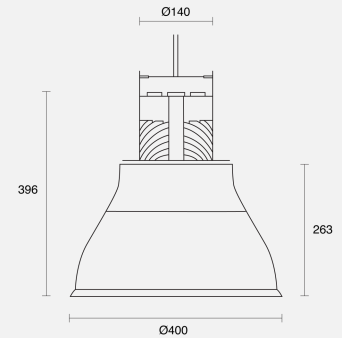

## PHYSICAL

Installation Method	Flex Suspended
Dimensions (mm)	Ø400x396mm
Accessories	Without Accessory
IP Rating	IP20
Finish	Black

## ELECTRICAL

Wattage	26W
Forward Current	700mA
Voltage	240V
Dimming Control	Non-Dimmable

RoHS

**O P T I C A L**

Optic	Reflector
Distribution	Flood 50°
CCT	3000K
CRI	CRI90
System Lumen	2419lm
System Efficacy	93lm/W
Light Output Ratio	78
Lifetime (L70B50)	50000hrs