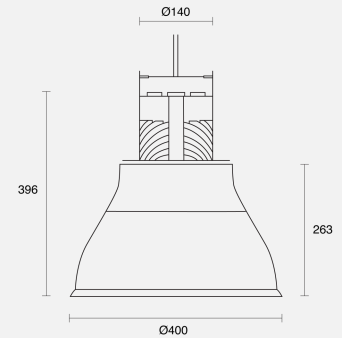

SODA HIGHBAY BLACK SUSPENDED

INDOOR / GENERAL

ambience

MAKING LIGHT WORK

PHYSICAL

Installation Method	Flex Suspended
Dimensions (mm)	Ø400x396mm
Accessories	Without Accessory
IP Rating	IP20
Finish	Black

ELECTRICAL

Wattage	26W
Forward Current	700mA
Voltage	240V
Dimming Control	Non-Dimmable

RoHS

O P T I C A L

Optic	Reflector
Distribution	Flood 50°
CCT	3000K
CRI	CRI90
System Lumen	2419lm
System Efficacy	93lm/W
Light Output Ratio	78
Lifetime (L70B50)	50000hrs

IP20**A D D I T I O N A L**

LED Module	Standard Tridonic SLE G7
LED Driver	Integral
Warranty	5 Years

Order Code: BGN48SU02.930STF.26W0003

Soda Flex Sus 5M 5-core Cable General Black CRI90 3000K 2419lm 50° 26W 700mA Non-Dim Black Shade