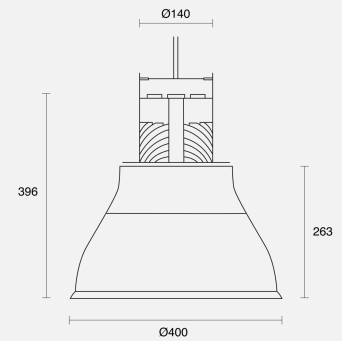

SODA HIGHBAY ALUMINIUM SUSPENDED

INDOOR / GENERAL

ambience

MAKING LIGHT WORK

PHYSICAL

Installation Method	Flex Suspended
Dimensions (mm)	Ø400x396mm
Accessories	Without Accessory
IP Rating	IP20
Finish	Black

ELECTRICAL

Wattage	26W
Forward Current	700mA
Voltage	240V
Dimming Control	Non-Dimmable

RoHS

O P T I C A L

Optic	Reflector
Distribution	Flood 50°
CCT	3000K
CRI	CRI90
System Lumen	2604lm
System Efficacy	100lm/W
Light Output Ratio	78
Lifetime (L70B50)	50000hrs

IP20**A D D I T I O N A L**

LED Module	Standard Tridonic SLE G7
LED Driver	Integral
Warranty	5 Years

Order Code: BGN48SU02.930STF.26W0002

Soda Flex Sus 5M 5-core Cable General Black CRI90 3000K 2604lm 50° 26W 700mA Non-Dim Aluminium Shade