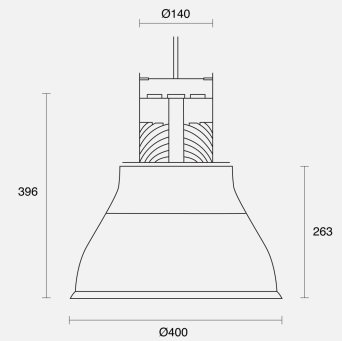

SODA HIGHBAY PRISMATIC SUSPENDED

INDOOR / GENERAL

ambience

MAKING LIGHT WORK

PHYSICAL

Installation Method	Flex Suspended
Dimensions (mm)	Ø400x396mm
Accessories	Without Accessory
IP Rating	IP20
Finish	Black

ELECTRICAL

Wattage	26W
Forward Current	700mA
Voltage	240V
Dimming Control	Non-Dimmable

RoHS

O P T I C A L

Optic	Diffuser
Distribution	Flood 53°
CCT	3000K
CRI	CRI90
System Lumen	2587lm
System Efficacy	100lm/W
Light Output Ratio	78
Lifetime (L70B50)	50000hrs

IP20**A D D I T I O N A L**

LED Module	Standard Tridonic SLE G7
LED Driver	Integral
Warranty	5 Years

Order Code: BGN48SU02.930STF.26W0001

Soda Flex Sus 5M 5-core Cable General Black CRI90 3000K 2587lm 53° 26W 700mA Non-Dim Prismatic Shade