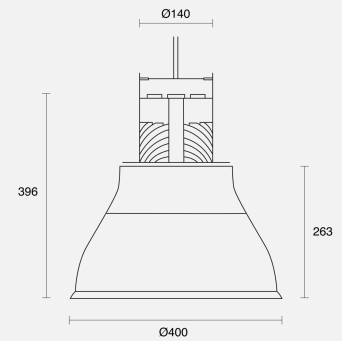

## PHYSICAL

Installation Method	Flex Suspended
Dimensions (mm)	Ø400x396mm
Accessories	Without Accessory
IP Rating	IP20
Finish	Black