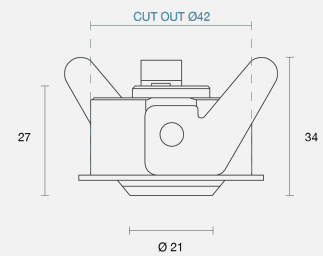

DIORAMA ADJUSTABLE RECESSED

INDOOR / DOWNLIGHT

ambience

MAKING LIGHT WORK

PHYSICAL

Installation Method	Adjustable Recessed
Dimensions (mm)	Ø46mmx34mm
Cutout Size (mm)	Ø42mm
Accessories	Without Accessory
IP Rating	IP20
Finish	Textured White
Rotate Angle	360°
Tilt Angle	30°