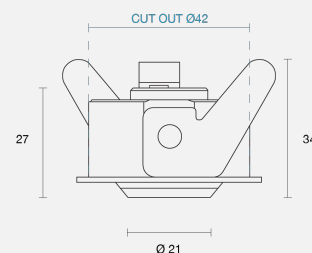

DIORAMA ADJUSTABLE RECESSED

INDOOR / DOWNLIGHT

ambience

MAKING LIGHT WORK

PHYSICAL

Installation Method	Adjustable Recessed
Dimensions (mm)	Ø46mmx34mm
Cutout Size (mm)	Ø42mm
Accessories	Without Accessory
IP Rating	IP20
Finish	Textured White
Rotate Angle	360°
Tilt Angle	30°