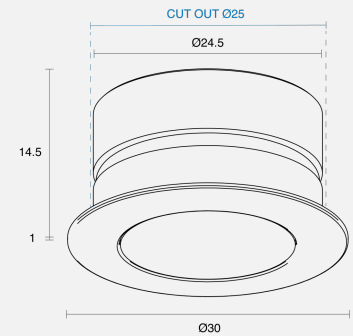

CRIO R FIXED RECESSED

INDOOR / DOWNLIGHT

ambience

MAKING LIGHT WORK

PHYSICAL

Installation Method	Fixed Recessed
Dimensions (mm)	Ø30x14.5mm; Cut-out Ø25mm
Cutout Size (mm)	Ø25mm
Accessories	Without Accessory
IP Rating	IP40
Finish	Textured White

ELECTRICAL

Wattage	2W
Forward Current	500mA
Voltage	2.5-3V (Vf)
Dimming Control	All dimming types (driver to be ordered separately)

RoHS

O P T I C A L

Optic	Lens
Distribution	Wide 36°
CCT	3000K
CRI	CRI90
System Lumen	155lm
System Efficacy	78lm/W
Light Output Ratio	80
Lifetime (L70B50)	50,000hrs