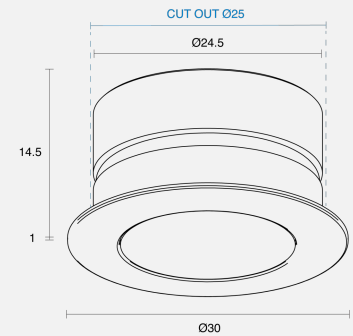

CRIO R FIXED RECESSED

INDOOR / DOWNLIGHT

ambience

MAKING LIGHT WORK

PHYSICAL

Installation Method	Fixed Recessed
Dimensions (mm)	Ø30x14.5mm; Cut-out Ø25mm
Cutout Size (mm)	Ø25mm
Accessories	Without Accessory
IP Rating	IP40
Finish	Textured White

ELECTRICAL

Wattage	2W
Forward Current	500mA
Voltage	2.5-3V (Vf)
Dimming Control	All dimming types (driver to be ordered separately)

RoHS

O P T I C A L

Optic	Lens
Distribution	Wide 36°
CCT	3000K
CRI	CRI90
System Lumen	155lm
System Efficacy	78lm/W
Light Output Ratio	80
Lifetime (L70B50)	50,000hrs