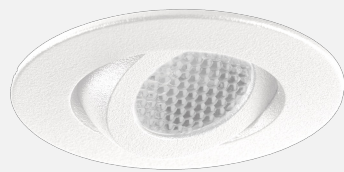

CRIO R ADJUSTABLE RECESSED

INDOOR / DOWNLIGHT

ambience

MAKING LIGHT WORK

PHYSICAL

Installation Method	Adjustable Recessed
Dimensions (mm)	Ø50x32mm; Cut-out Ø40mm
Cutout Size (mm)	Ø40mm
Accessories	Without Accessory
IP Rating	IP40
Finish	Textured White
Rotate Angle	360°
Tilt Angle	30°

ELECTRICAL

Wattage	2W
Forward Current	500mA
Voltage	2.5-3V (Vf)
Dimming Control	All dimming types (driver to be ordered separately)

RoHS

O P T I C A L

Optic	Lens
Distribution	Wide 36°
CCT	3000K
CRI	CRI90
System Lumen	155lm
System Efficacy	78lm/W
Light Output Ratio	80
Lifetime (L70B50)	50,000hrs