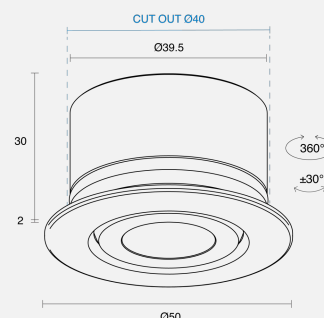

## PHYSICAL

Installation Method	Adjustable Recessed
Dimensions (mm)	Ø50x32mm; Cut-out Ø40mm
Cutout Size (mm)	Ø40mm
Accessories	Without Accessory
IP Rating	IP40
Finish	Textured White
Rotate Angle	360°
Tilt Angle	30°