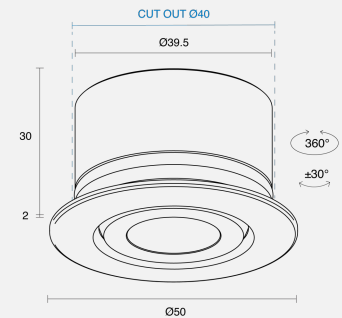

CRIO R ADJUSTABLE RECESSED

INDOOR / DOWNLIGHT

ambience

MAKING LIGHT WORK

PHYSICAL

Installation Method	Adjustable Recessed
Dimensions (mm)	Ø50x32mm; Cut-out Ø40mm
Cutout Size (mm)	Ø40mm
Accessories	Without Accessory
IP Rating	IP40
Finish	Textured White
Rotate Angle	360°
Tilt Angle	30°