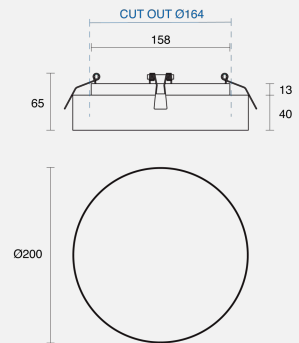

## PHYSICAL

Size	S
Installation Method	Semi-Recessed
Dimensions (mm)	Ø200mmx53mm
Cutout Size (mm)	Ø164mm
Accessories	Without Accessory
IP Rating	IP20
Finish	Textured White