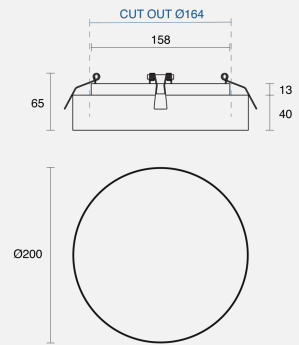

ABACO SEMI-RECESSED

INDOOR / DOWNLIGHT

ambience

MAKING LIGHT WORK

PHYSICAL

Size	S
Installation Method	Semi-Recessed
Dimensions (mm)	Ø200mmx53mm
Cutout Size (mm)	Ø164mm
Accessories	Without Accessory
IP Rating	IP20
Finish	Textured White

ELECTRICAL

Wattage	28W
Forward Current	700mA
Voltage	240V
Dimming Control	Non-Dimmable

RoHS

O P T I C A L

Optic	Diffuser
Distribution	Flood 109°
CCT	3000K
CRI	CRI80
System Lumen	1940lm
System Efficacy	69lm/W
Light Output Ratio	80
Lifetime (L70B50)	50000hrs

IP20**A D D I T I O N A L**

LED Module	SMD Seoul
LED Driver	Integral
Warranty	3 Years

Order Code: **BDN33SR01.930SMF.28W0001**

Abaco S Semi-Rec Downlight White CRI80 3000K 1940lm 109° 28W 700mA Non-Dim