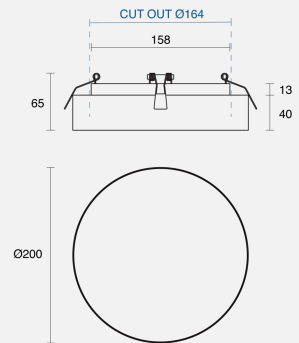

ABACO SEMI-RECESSED

INDOOR / DOWNLIGHT

ambience

MAKING LIGHT WORK

PHYSICAL

Size	S
Installation Method	Semi-Recessed
Dimensions (mm)	Ø200mmx53mm
Cutout Size (mm)	Ø164mm
Accessories	Without Accessory
IP Rating	IP20
Finish	Textured White

ELECTRICAL

Wattage	28W
Forward Current	700mA
Voltage	240V
Dimming Control	Non-Dimmable

RoHS

O P T I C A L

Optic	Diffuser
Distribution	Flood 109°
CCT	3000K
CRI	CRI80
System Lumen	1940lm
System Efficacy	69lm/W
Light Output Ratio	80
Lifetime (L70B50)	50000hrs

IP20**A D D I T I O N A L**

LED Module	SMD Seoul
LED Driver	Integral
Warranty	3 Years

Order Code: **BDN33SR01.930SMF.28W0001**

Abaco S Semi-Rec Downlight White CRI80 3000K 1940lm 109° 28W 700mA Non-Dim