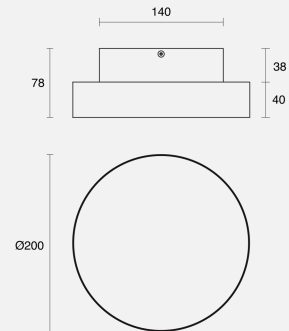

## PHYSICAL

Size	S
Installation Method	Fixed Surface Mounted
Dimensions (mm)	Ø200mmx78mm
Accessories	Without Accessory
IP Rating	IP20
Finish	Textured White

## ELECTRICAL

Wattage	28W
Forward Current	700mA
Voltage	240V
Dimming Control	Non-Dimmable

RoHS

**O P T I C A L**

Optic	Diffuser
Distribution	Flood 109°
CCT	3000K
CRI	CRI80
System Lumen	1940lm
System Efficacy	69lm/W
Light Output Ratio	80
Lifetime (L70B50)	50000hrs