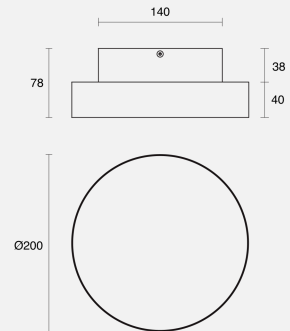

ABACO FIXED SURFACE MOUNTED

INDOOR / DOWNLIGHT

ambience

MAKING LIGHT WORK

PHYSICAL

Size	S
Installation Method	Fixed Surface Mounted
Dimensions (mm)	Ø200mmx78mm
Accessories	Without Accessory
IP Rating	IP20
Finish	Textured White

ELECTRICAL

Wattage	28W
Forward Current	700mA
Voltage	240V
Dimming Control	Non-Dimmable

RoHS

O P T I C A L

Optic	Diffuser
Distribution	Flood 109°
CCT	3000K
CRI	CRI80
System Lumen	1940lm
System Efficacy	69lm/W
Light Output Ratio	80
Lifetime (L70B50)	50000hrs

IP20**A D D I T I O N A L**

LED Module	SMD Seoul
LED Driver	Integral
Warranty	3 Years

Order Code: **BDN33FS01.930SMF.28W0001**

Abaco S Fix SM Downlight White CRI80 3000K 1940lm 109° 28W 700mA Non-Dim