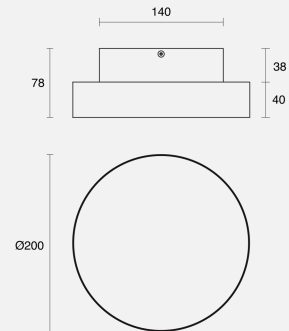

ABACO FIXED SURFACE MOUNTED

INDOOR / DOWNLIGHT

ambience

MAKING LIGHT WORK

PHYSICAL

Size	S
Installation Method	Fixed Surface Mounted
Dimensions (mm)	Ø200mmx78mm
Accessories	Without Accessory
IP Rating	IP20
Finish	Textured White

ELECTRICAL

Wattage	28W
Forward Current	700mA
Voltage	240V
Dimming Control	Non-Dimmable

RoHS

O P T I C A L

Optic	Diffuser
Distribution	Flood 109°
CCT	3000K
CRI	CRI80
System Lumen	1940lm
System Efficacy	69lm/W
Light Output Ratio	80
Lifetime (L70B50)	50000hrs

IP20**A D D I T I O N A L**

LED Module	SMD Seoul
LED Driver	Integral
Warranty	3 Years

Order Code: **BDN33FS01.930SMF.28W0001**

Abaco S Fix SM Downlight White CRI80 3000K 1940lm 109° 28W 700mA Non-Dim