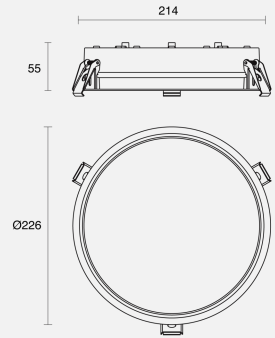

ABACO FIXED RECESSED

INDOOR / DOWNLIGHT

ambience

MAKING LIGHT WORK

PHYSICAL

Size	S
Installation Method	Fixed Recessed
Dimensions (mm)	Ø226mmx55mm
Cutout Size (mm)	Ø219mm
Accessories	Without Accessory
IP Rating	IP20
Finish	Textured White

ELECTRICAL

Wattage	28W
Forward Current	700mA
Voltage	240V
Dimming Control	Non-Dimmable

RoHS

O P T I C A L

Optic	Diffuser
Distribution	Flood 109°
CCT	3000K
CRI	CRI80
System Lumen	1940lm
System Efficacy	69lm/W
Light Output Ratio	80
Lifetime (L70B50)	50000hrs

IP20**A D D I T I O N A L**

LED Module	SMD Seoul
LED Driver	Remote
Warranty	3 Years

Order Code: **BDN33FR01.930SMF.28W0001**

Abaco S Fix Rec Downlight White CRI80 3000K 1940lm 109° 28W 700mA Non-Dim