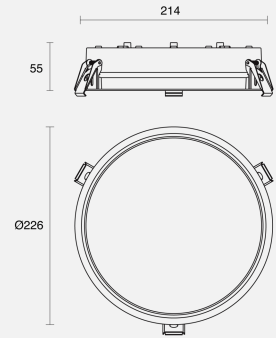

ABACO FIXED RECESSED

INDOOR / DOWNLIGHT

ambience

MAKING LIGHT WORK

PHYSICAL

Size	S
Installation Method	Fixed Recessed
Dimensions (mm)	Ø226mmx55mm
Cutout Size (mm)	Ø219mm
Accessories	Without Accessory
IP Rating	IP20
Finish	Textured White

IP20**A D D I T I O N A L**

LED Module	SMD Seoul
LED Driver	Remote
Warranty	3 Years

Order Code: **BDN33FR01.930SMF.28W0001**

Abaco S Fix Rec Downlight White CRI80 3000K 1940lm 109° 28W 700mA Non-Dim