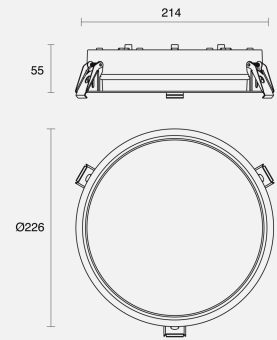

ABACO FIXED RECESSED

INDOOR / DOWNLIGHT

ambience

MAKING LIGHT WORK

PHYSICAL

| | |
|---------------------|-------------------|
| Size | S |
| Installation Method | Fixed Recessed |
| Dimensions (mm) | Ø226mmx55mm |
| Cutout Size (mm) | Ø219mm |
| Accessories | Without Accessory |
| IP Rating | IP20 |
| Finish | Textured White |

ELECTRICAL

| | |
|-----------------|--------------|
| Wattage | 28W |
| Forward Current | 700mA |
| Voltage | 240V |
| Dimming Control | Non-Dimmable |

RoHS

O P T I C A L

| | |
|--------------------|------------|
| Optic | Diffuser |
| Distribution | Flood 109° |
| CCT | 3000K |
| CRI | CRI80 |
| System Lumen | 1940lm |
| System Efficacy | 69lm/W |
| Light Output Ratio | 80 |
| Lifetime (L70B50) | 50000hrs |

IP20**A D D I T I O N A L**

| | |
|------------|-----------|
| LED Module | SMD Seoul |
| LED Driver | Remote |
| Warranty | 3 Years |

Order Code: **BDN33FR01.930SMF.28W0001**

Abaco S Fix Rec Downlight White CRI80 3000K 1940lm 109° 28W 700mA Non-Dim