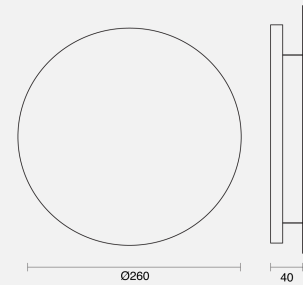

LEVITAS FIXED SURFACE MOUNTED

INDOOR / WALL LIGHT

ambience

MAKING LIGHT WORK

PHYSICAL

Installation Method	Fixed Surface Mounted
Dimensions (mm)	Ø260x50mm
Accessories	Without Accessory
IP Rating	IP20
Finish	White

ELECTRICAL

Wattage	10W
Voltage	12V
Dimming Control	Non-Dimmable

RoHS

O P T I C A L

Optic	Diffuser
Distribution	Flood 360°
CCT	3000K
CRI	CRI80
System Lumen	400lm
System Efficacy	40lm/W
Light Output Ratio	80
Lifetime (L70B50)	20000hrs