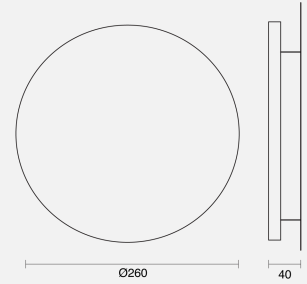

LEVITAS FIXED SURFACE MOUNTED

INDOOR / WALL LIGHT

ambience

MAKING LIGHT WORK

PHYSICAL

Installation Method	Fixed Surface Mounted
Dimensions (mm)	Ø260x50mm
Accessories	Without Accessory
IP Rating	IP20
Finish	White

ELECTRICAL

Wattage	10W
Voltage	12V
Dimming Control	Non-Dimmable

RoHS

O P T I C A L

Optic	Diffuser
Distribution	Flood 360°
CCT	3000K
CRI	CRI80
System Lumen	400lm
System Efficacy	40lm/W
Light Output Ratio	80
Lifetime (L70B50)	20000hrs