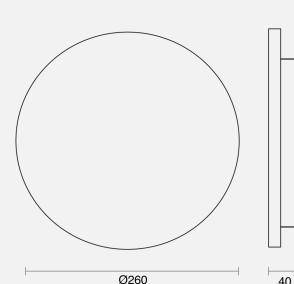

# LEVITAS FIXED SURFACE MOUNTED

INDOOR / WALL LIGHT

ambience

MAKING LIGHT WORK

## PHYSICAL

Installation Method Fixed Surface Mounted

Dimensions (mm) Ø260x50mm

Accessories Without Accessory

IP Rating IP20

Finish White

## ELECTRICAL

Wattage 10W

Voltage 12V

Dimming Control Non-Dimmable

RoHS

**O P T I C A L**

Optic	Diffuser
Distribution	Flood 360°
CCT	3000K
CRI	CRI80
System Lumen	400lm
System Efficacy	40lm/W
Light Output Ratio	80
Lifetime (L70B50)	20000hrs