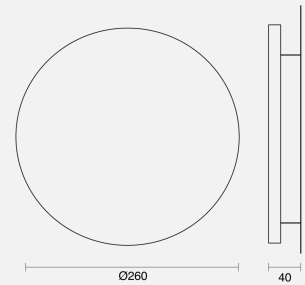

LEVITAS FIXED SURFACE MOUNTED

INDOOR / WALL LIGHT

ambience

MAKING LIGHT WORK

PHYSICAL

Installation Method	Fixed Surface Mounted
Dimensions (mm)	Ø260x50mm
Accessories	Without Accessory
IP Rating	IP20
Finish	White

ELECTRICAL

Wattage	10W
Voltage	12V
Dimming Control	Non-Dimmable

RoHS

O P T I C A L

Optic	Diffuser
Distribution	Flood 360°
CCT	3000K
CRI	CRI80
System Lumen	400lm
System Efficacy	40lm/W
Light Output Ratio	80
Lifetime (L70B50)	20000hrs