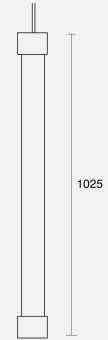

TWIN STICK FIXED SURFACE MOUNTED

INDOOR / PENDANT

ambience

MAKING LIGHT WORK

PHYSICAL

Size	S
Installation Method	Fixed Surface Mounted
Dimensions (mm)	Ø30x1025mm (tube); Ø33mm (end cap)
Accessories	No Sleeve
IP Rating	IP20
Finish	Black End Caps

ELECTRICAL

Wattage	19W
Voltage	24V
Dimming Control	Non-Dim/Dimmable (to be ordered separately)

RoHS

O P T I C A L

Optic	PC Diffuser
Distribution	Flood 360°
CCT	3000K
CRI	CRI90
System Lumen	1311lm
System Efficacy	69lm/W
Light Output Ratio	80
Lifetime (L70B50)	50000hrs