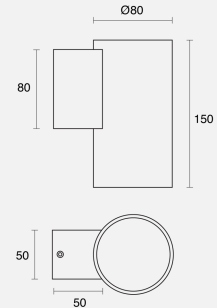

HEIDE DOWN FIXED SURFACE MOUNTED

CREATE / WALL LIGHT

ambience

MAKING LIGHT WORK

PHYSICAL

Size	S
Installation Method	Fixed Surface Mounted
Dimensions (mm)	Ø80mmx150mm
Accessories	Without Accessory
IP Rating	IP20
Finish	Textured White

Order Code: AWL78FS01.XXXXXX.XXW1001

Heide S (Ø80x150mm) GU10 Down Fix SM Wall Light Textured White No Lamp