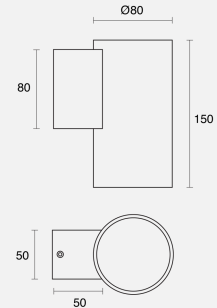

HEIDE DOWN FIXED SURFACE MOUNTED

CREATE | INDOOR / WALL LIGHT

ambience

MAKING LIGHT WORK

PHYSICAL

Size	S
Installation Method	Fixed Surface Mounted
Dimensions (mm)	Ø80mmx150mm
Accessories	Without Accessory
IP Rating	IP20
Finish	Textured White

Order Code: AWL78FS01.XXXXXX.XXW1001

Heide S (Ø80x150mm) GU10 Down Fix SM Wall Light Textured White No Lamp