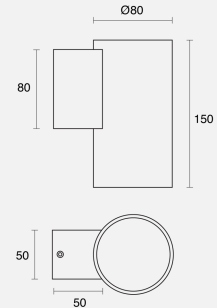

## PHYSICAL

Size	S
Installation Method	Fixed Surface Mounted
Dimensions (mm)	Ø80mmx150mm
Accessories	Without Accessory
IP Rating	IP20
Finish	Textured White

## A D D I T I O N A L

LED Module GU10 (To be ordered separately)

LED Driver 240V Input

Warranty 3 Years

---

**Order Code: AWL78FS01.XXXXXX.XXW1001**

Heide S (Ø80x150mm) GU10 Down Fix SM Wall Light Textured White No Lamp