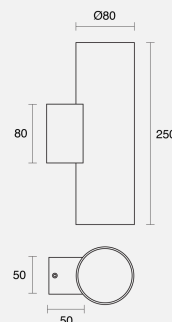

## PHYSICAL

Size	S
Installation Method	Fixed Surface Mounted
Dimensions (mm)	Ø80mmx250mm
Accessories	Without Accessory
IP Rating	IP20
Finish	Textured White

## A D D I T I O N A L

LED Module GU10 (To be ordered separately)

LED Driver 240V Input

Warranty 3 Years

---

**Order Code: AWL74FS01.XXXXXX.XXW1001**

**Heide S (Ø80x250mm) GU10 Up-Down Fix SM Wall Light Textured White No Lamp**