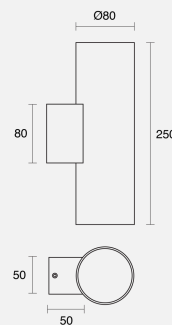

HEIDE UP-DOWN FIXED SURFACE MOUNTED

CREATE | INDOOR / WALL LIGHT

ambience

MAKING LIGHT WORK

PHYSICAL

Size	S
Installation Method	Fixed Surface Mounted
Dimensions (mm)	Ø80mmx250mm
Accessories	Without Accessory
IP Rating	IP20
Finish	Textured White

Order Code: **AWL74FS01.XXXXXX.XXW1001**

Heide S (Ø80x250mm) GU10 Up-Down Fix SM Wall Light Textured White No Lamp