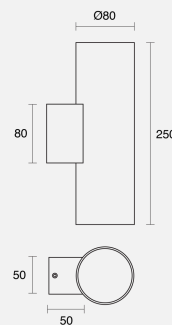

HEIDE UP-DOWN FIXED SURFACE MOUNTED

CREATE / WALL LIGHT

ambience

MAKING LIGHT WORK

PHYSICAL

Size	S
Installation Method	Fixed Surface Mounted
Dimensions (mm)	Ø80mmx250mm
Accessories	Without Accessory
IP Rating	IP20
Finish	Textured White

Order Code: AWL74FS01.XXXXXX.XXW1001

Heide S (Ø80x250mm) GU10 Up-Down Fix SM Wall Light Textured White No Lamp