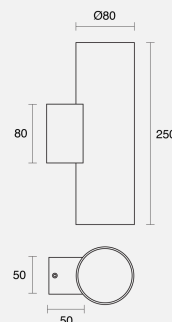

# HEIDE UP-DOWN FIXED SURFACE MOUNTED

CREATE / WALL LIGHT

ambience

MAKING LIGHT WORK

## PHYSICAL

Size	S
Installation Method	Fixed Surface Mounted
Dimensions (mm)	Ø80mmx250mm
Accessories	Without Accessory
IP Rating	IP20
Finish	Textured White

## A D D I T I O N A L

LED Module GU10 (To be ordered separately)

LED Driver 240V Input

Warranty 3 Years

---

**Order Code: AWL74FS01.XXXXXX.XXW1001**

**Heide S (Ø80x250mm) GU10 Up-Down Fix SM Wall Light Textured White No Lamp**