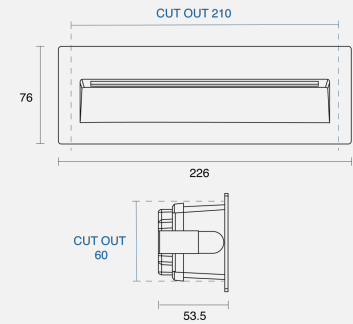

WALL STEP OBLONG FIXED RECESSED

OUTDOOR / WALL LIGHT

ambience

MAKING LIGHT WORK

PHYSICAL

Installation Method	Fixed Recessed
Dimensions (mm)	226mmx76mmx53.5mm
Cutout Size (mm)	210mm x 60mm (without recessed box); 220mm x 70mm (with recessed box)
Accessories	Without Accessory
IP Rating	IP65
Finish	White

LED Module	SMD
LED Driver	Integral
Warranty	3 Years

Order Code: **AWL60FR01.830SMM.08W0201**

Wall Step Oblong Fix Rec Wall Light White CRI80 3000K 300lm 30° 8W Non-Dim IP65