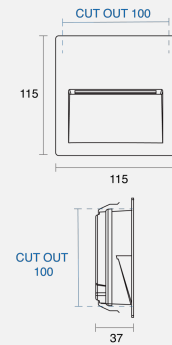

WALL STEP SQUARE FIXED RECESSED

OUTDOOR / WALL LIGHT

ambience

MAKING LIGHT WORK

PHYSICAL

Installation Method	Fixed Recessed
Dimensions (mm)	115mmx115mmx37mm
Cutout Size (mm)	100mm x 100mm (without recessed box); 110mm x 110mm (with recessed box)
Accessories	Without Accessory
IP Rating	IP65
Finish	Dark Grey