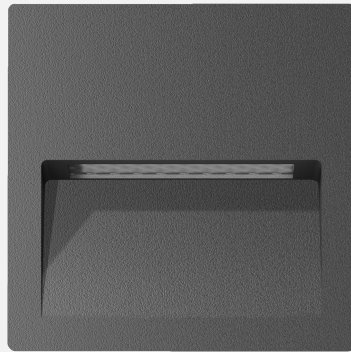

WALL STEP SQUARE FIXED RECESSED

OUTDOOR / WALL LIGHT

ambience

MAKING LIGHT WORK

PHYSICAL

Installation Method	Fixed Recessed
Dimensions (mm)	115mmx115mmx37mm
Cutout Size (mm)	100mm x 100mm (without recessed box); 110mm x 110mm (with recessed box)
Accessories	Without Accessory
IP Rating	IP65
Finish	Dark Grey

LED Module	SMD
LED Driver	Integral
Warranty	3 Years

Order Code: **AWL59FR17.830SMM.04W0201**

Wall Step Square Fix Rec Wall Light Dark Grey CRI80 3000K 200lm 30° 4W Non-Dim IP65