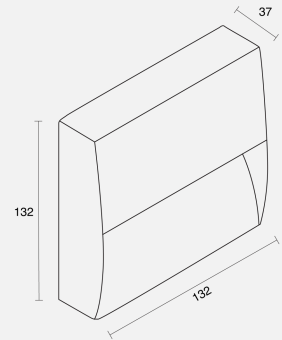

DOWNUNDER OUT SQUARE FIXED SURFACE MOUNTED

OUTDOOR / WALL LIGHT

ambience

MAKING LIGHT WORK

PHYSICAL

| | |
|---------------------|-----------------------|
| Installation Method | Fixed Surface Mounted |
| Dimensions (mm) | 132mmx132mmx37mm |
| Accessories | Without Accessory |
| IP Rating | IP65 |
| Finish | Anthracite |