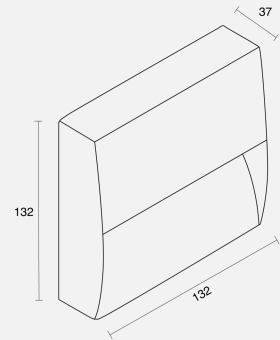

## PHYSICAL

Installation Method	Fixed Surface Mounted
Dimensions (mm)	132mmx132mmx37mm
Accessories	Without Accessory
IP Rating	IP65
Finish	Anthracite