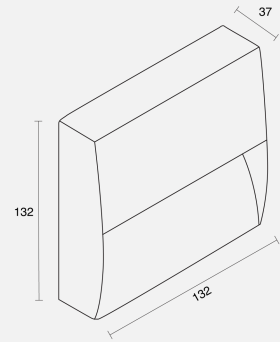

DOWNUNDER OUT SQUARE FIXED SURFACE MOUNTED

OUTDOOR / WALL LIGHT

ambience

MAKING LIGHT WORK

PHYSICAL

Installation Method	Fixed Surface Mounted
Dimensions (mm)	132mmx132mmx37mm
Accessories	Without Accessory
IP Rating	IP65
Finish	Anthracite