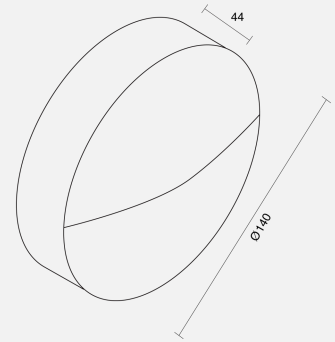

DOWNUNDER OUT ROUND FIXED SURFACE MOUNTED

OUTDOOR / WALL LIGHT

ambience

MAKING LIGHT WORK

PHYSICAL

| | |
|---------------------|-----------------------|
| Installation Method | Fixed Surface Mounted |
| Dimensions (mm) | Ø140mmx44mm |
| Accessories | Without Accessory |
| IP Rating | IP65 |
| Finish | Anthracite |

ELECTRICAL

| | |
|-----------------|--------------|
| Wattage | 4.5W |
| Forward Current | 500mA |
| Voltage | 240V |
| Dimming Control | Non-Dimmable |

RoHS

IP65

O P T I C A L

| | |
|-------------------|------------------------|
| Distribution | Asymmetric |
| CCT | Dual-Color 3000K/4000K |
| CRI | CRI80 |
| System Lumen | 140lm |
| System Efficacy | 35lm/W |
| Lifetime (L70B50) | 30000hrs |

A D D I T I O N A L

| | |
|------------|----------|
| LED Module | Osram |
| LED Driver | Integral |
| Warranty | 5 Years |

Order Code: AWL53FS10.8DCOSA.04W0201

Downunder Out Round Fix SM Wall Light Anthracite CRI80 Dual-Color 3000K/4000K 140lm Asymmetric 4.5W 500mA Non-Dim IP65