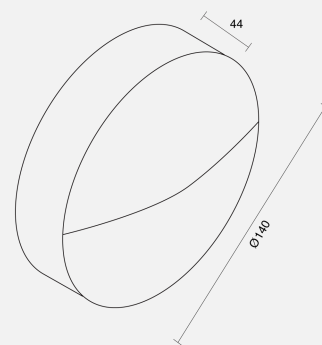

DOWNUNDER OUT ROUND FIXED SURFACE MOUNTED

OUTDOOR / WALL LIGHT

ambience

MAKING LIGHT WORK

PHYSICAL

Installation Method Fixed Surface Mounted

Dimensions (mm) Ø140mmx44mm

Accessories Without Accessory

IP Rating IP65

Finish Anthracite

ELECTRICAL

Wattage 4.5W

Forward Current 500mA

Voltage 240V

Dimming Control Non-Dimmable

RoHS

Order Code: AWL53FS10.8DCOSA.04W0201

Downunder Out Round Fix SM Wall Light Anthracite CRI80 Dual-Color 3000K/4000K 140lm Asymmetric 4.5W 500mA Non-Dim IP65