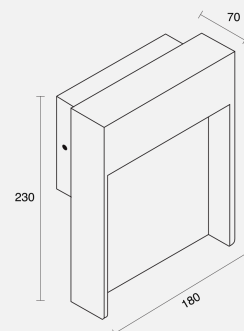

## PHYSICAL

Installation Method	Fixed Surface Mounted
Dimensions (mm)	180mmx230mmx70mm
Accessories	Without Accessory
IP Rating	IP65
Finish	Anthracite