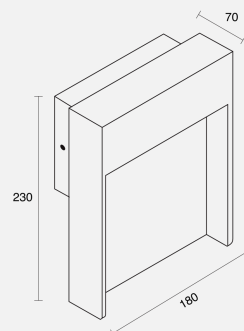

## PHYSICAL

Installation Method	Fixed Surface Mounted
Dimensions (mm)	180mmx230mmx70mm
Accessories	Without Accessory
IP Rating	IP65
Finish	Anthracite