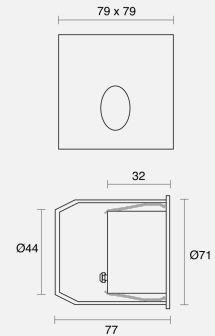

STEP QUADRO FIXED RECESSED

OUTDOOR / WALL LIGHT

ambience

MAKING LIGHT WORK

PHYSICAL

Installation Method	Fixed Recessed
Dimensions (mm)	79mmx79mmx77mm
Cutout Size (mm)	Ø71mmx77mm
Accessories	Without Accessory
IP Rating	IP65
Finish	Textured Grey