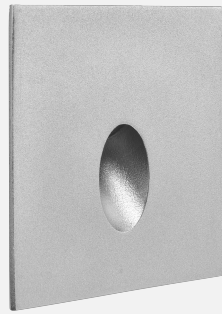

STEP QUADRO FIXED RECESSED

OUTDOOR / WALL LIGHT

ambience

MAKING LIGHT WORK

PHYSICAL

Installation Method	Fixed Recessed
Dimensions (mm)	79mmx79mmx77mm
Cutout Size (mm)	Ø71mmx77mm
Accessories	Without Accessory
IP Rating	IP65
Finish	Textured Grey