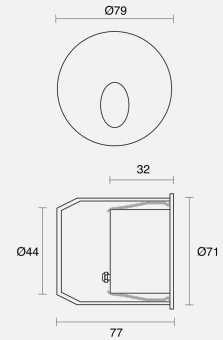

## PHYSICAL

Installation Method	Fixed Recessed
Dimensions (mm)	Ø79mmx77mm
Cutout Size (mm)	Ø71mmx77mm
Accessories	Without Accessory
IP Rating	IP65
Finish	Textured Grey