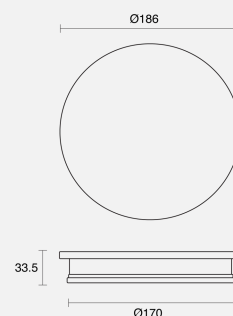

ECLIPSE FIXED SURFACE MOUNTED

OUTDOOR / WALL LIGHT

ambience

MAKING LIGHT WORK

PHYSICAL

Size	XS
Installation Method	Fixed Surface Mounted
Dimensions (mm)	Ø186mmx33.5mm
Accessories	Without Accessory
IP Rating	IP65
Finish	Textured Grey

ELECTRICAL

Wattage	9W
Voltage	240V
Dimming Control	Non-Dimmable

RoHS

O P T I C A L

Optic Polycarbonate Diffuser

Distribution Flood 360°

CCT 3000K

CRI CRI80

Order Code: **AWL39FS23.830CRF.09W0201**

Eclipse Round XS Fix SM Wall Light Textured Grey CRI80 3000K 446lm 360° 9W Non-Dim IP65