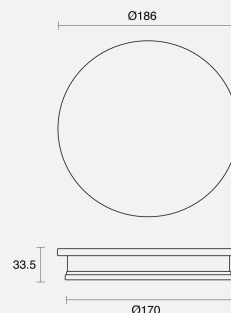

ECLIPSE FIXED SURFACE MOUNTED

OUTDOOR / WALL LIGHT

ambience

MAKING LIGHT WORK

PHYSICAL

Size	XS
Installation Method	Fixed Surface Mounted
Dimensions (mm)	Ø186mmx33.5mm
Accessories	Without Accessory
IP Rating	IP65
Finish	Textured Grey

ELECTRICAL

Wattage	9W
Voltage	240V
Dimming Control	Non-Dimmable

RoHS

O P T I C A L

Optic Polycarbonate Diffuser

Distribution Flood 360°

CCT 3000K

CRI CRI80

Order Code: **AWL39FS23.830CRF.09W0201**

Eclipse Round XS Fix SM Wall Light Textured Grey CRI80 3000K 446lm 360° 9W Non-Dim IP65