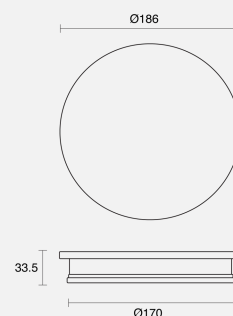

ECLIPSE FIXED SURFACE MOUNTED

OUTDOOR / WALL LIGHT

ambience

MAKING LIGHT WORK

PHYSICAL

Size	XS
Installation Method	Fixed Surface Mounted
Dimensions (mm)	Ø186mmx33.5mm
Accessories	Without Accessory
IP Rating	IP65
Finish	Textured Grey

ELECTRICAL

Wattage	9W
Voltage	240V
Dimming Control	Non-Dimmable

RoHS