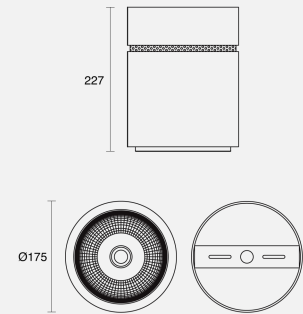

SILO FIXED SURFACE MOUNTED

INDOOR / SPOTLIGHT

ambience

MAKING LIGHT WORK

PHYSICAL

Installation Method	Fixed Surface Mounted
Dimensions (mm)	Ø175mmx227mm
Accessories	Without Accessory
IP Rating	IP20
Finish	Textured White

ELECTRICAL

Wattage	28W
Forward Current	700mA
Voltage	240V
Dimming Control	Non-Dimmable

RoHS

O P T I C A L

Optic	Reflector
Distribution	Flood 81°
CCT	3000K
CRI	CRI90
System Lumen	2530lm
System Efficacy	90lm/W
Light Output Ratio	80
Lifetime (L70B50)	50000hrs

IP20**A D D I T I O N A L**

LED Module	Citizen
LED Driver	Integral
Warranty	3 Years

Order Code: ASP98FS01.930CZF.28W0001

Silo Fix SM Spotlight White CRI90 3000K 2530lm 81° 28W 700mA Non-Dim