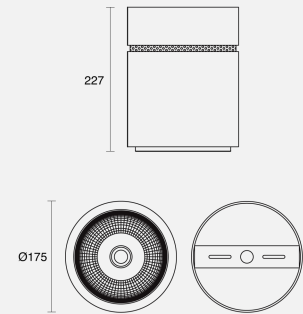

SILO FIXED SURFACE MOUNTED

INDOOR / SPOTLIGHT

ambience

MAKING LIGHT WORK

PHYSICAL

Installation Method	Fixed Surface Mounted
Dimensions (mm)	Ø175mmx227mm
Accessories	Without Accessory
IP Rating	IP20
Finish	Textured White

ELECTRICAL

Wattage	28W
Forward Current	700mA
Voltage	240V
Dimming Control	Non-Dimmable

RoHS

O P T I C A L

Optic	Reflector
Distribution	Flood 81°
CCT	3000K
CRI	CRI90
System Lumen	2530lm
System Efficacy	90lm/W
Light Output Ratio	80
Lifetime (L70B50)	50000hrs

IP20**A D D I T I O N A L**

LED Module	Citizen
LED Driver	Integral
Warranty	3 Years

Order Code: ASP98FS01.930CZF.28W0001

Silo Fix SM Spotlight White CRI90 3000K 2530lm 81° 28W 700mA Non-Dim