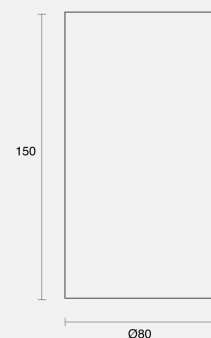

HEIDE FIXED SURFACE MOUNTED

CREATE / SPOTLIGHT

ambience

MAKING LIGHT WORK

PHYSICAL

Size	S
Installation Method	Fixed Surface Mounted
Dimensions (mm)	Ø80mm x 150mm
Accessories	Without Accessory
IP Rating	IP20
Finish	Textured White

Order Code: ASP78FS01.XXXXXX.XXW1001

Heide S (Ø80x150mm) GU10 Fix SM Spotlight Textured White No Lamp