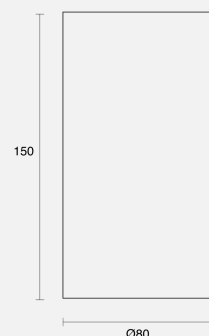

HEIDE FIXED SURFACE MOUNTED

CREATE / SPOTLIGHT

ambience

MAKING LIGHT WORK

PHYSICAL

Size	S
Installation Method	Fixed Surface Mounted
Dimensions (mm)	Ø80mm x 150mm
Accessories	Without Accessory
IP Rating	IP20
Finish	Textured White

Order Code: ASP78FS01.XXXXXX.XXW1001

Heide S (Ø80x150mm) GU10 Fix SM Spotlight Textured White No Lamp