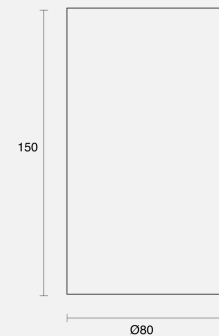

## PHYSICAL

|                     |                       |
|---------------------|-----------------------|
| Size                | S                     |
| Installation Method | Fixed Surface Mounted |
| Dimensions (mm)     | Ø80mm x 150mm         |
| Accessories         | Without Accessory     |
| IP Rating           | IP20                  |
| Finish              | Textured White        |