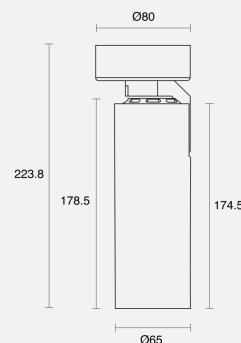

ROLL ADJUSTABLE SURFACE MOUNTED

INDOOR / SPOTLIGHT

ambience

MAKING LIGHT WORK

PHYSICAL

Size	XS
Installation Method	Adjustable Surface Mounted
Dimensions (mm)	Ø65mm x 178.5mm
Accessories	Without Accessory
IP Rating	IP20
Finish	White
Rotate Angle	355°
Tilt Angle	90°

ELECTRICAL

Wattage	12W
Forward Current	300mA
Voltage	240V
Dimming Control	Phase-Cut Dimmable

RoHS

IP20

O P T I C A L

Optic	Reflector
Distribution	Medium 24°
CCT	3000K
CRI	CRI90
System Lumen	1058lm
System Efficacy	88lm/W
Light Output Ratio	85
Lifetime (L70B50)	50000hrs

A D D I T I O N A L

LED Module	Standard Tridonic SLE G7
LED Driver	Integral
Warranty	3 Years

Order Code: **ASP09AS01.930STM.12W1001**

Roll XS Adj SM Spot White CRI90 3000K 1058lm 24° 12W Phase-Cut Dim