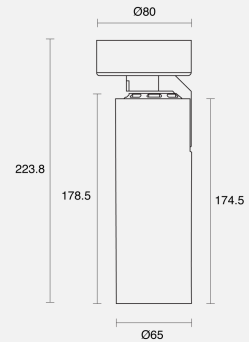

## PHYSICAL

|                     |                            |
|---------------------|----------------------------|
| Size                | XS                         |
| Installation Method | Adjustable Surface Mounted |
| Dimensions (mm)     | Ø65mm x 178.5mm            |
| Accessories         | Without Accessory          |
| IP Rating           | IP20                       |
| Finish              | White                      |
| Rotate Angle        | 355°                       |
| Tilt Angle          | 90°                        |

## O P T I C A L

|                    |            |
|--------------------|------------|
| Optic              | Reflector  |
| Distribution       | Medium 24° |
| CCT                | 3000K      |
| CRI                | CRI90      |
| System Lumen       | 1058lm     |
| System Efficacy    | 88lm/W     |
| Light Output Ratio | 85         |
| Lifetime (L70B50)  | 50000hrs   |

---

Order Code: **ASP09AS01.930STM.12W1001**

Roll XS Adj SM Spot White CRI90 3000K 1058lm 24° 12W Phase-Cut Dim