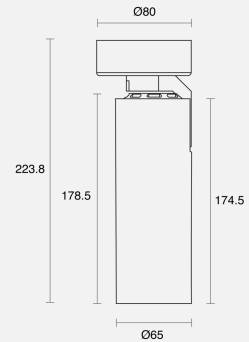

ROLL ADJUSTABLE SURFACE MOUNTED

INDOOR / SPOTLIGHT

ambience

MAKING LIGHT WORK

PHYSICAL

Size	XS
Installation Method	Adjustable Surface Mounted
Dimensions (mm)	Ø65mm x 178.5mm
Accessories	Without Accessory
IP Rating	IP20
Finish	White
Rotate Angle	355°
Tilt Angle	90°

ELECTRICAL

Wattage	12W
Forward Current	300mA
Voltage	240V
Dimming Control	Phase-Cut Dimmable

RoHS

IP20