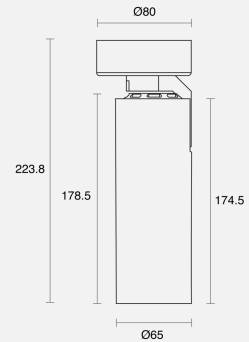

ROLL ADJUSTABLE SURFACE MOUNTED

INDOOR / SPOTLIGHT

ambience

MAKING LIGHT WORK

PHYSICAL

Size	XS
Installation Method	Adjustable Surface Mounted
Dimensions (mm)	Ø65mm x 178.5mm
Accessories	Without Accessory
IP Rating	IP20
Finish	White
Rotate Angle	355°
Tilt Angle	90°

ELECTRICAL

Wattage	12W
Forward Current	300mA
Voltage	240V
Dimming Control	Phase-Cut Dimmable

RoHS

IP20

O P T I C A L

Optic	Reflector
Distribution	Medium 24°
CCT	3000K
CRI	CRI90
System Lumen	1058lm
System Efficacy	88lm/W
Light Output Ratio	85
Lifetime (L70B50)	50000hrs

A D D I T I O N A L

LED Module	Standard Tridonic SLE G7
LED Driver	Integral
Warranty	3 Years

Order Code: **ASP09AS01.930STM.12W1001**

Roll XS Adj SM Spot White CRI90 3000K 1058lm 24° 12W Phase-Cut Dim