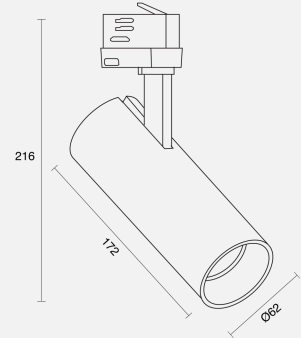

ANDRO TRACK MOUNTED

INDOOR / TRACKLIGHT

ambience

MAKING LIGHT WORK

PHYSICAL

Size	S
Installation Method	Track Mounted
Dimensions (mm)	Ø62mm x 172mm
Accessories	Without Accessory
IP Rating	IP20
Finish	Textured White
Rotate Angle	355°
Tilt Angle	90°

ELECTRICAL

Wattage	15W
Forward Current	350mA
Voltage	240V
Dimming Control	Phase-Cut Dimmable

RoHS

IP20

O P T I C A L

Optic	Lens
Distribution	Medium 23°
CCT	3000K
CRI	CRI90
System Lumen	1277lm
System Efficacy	85lm/W
Light Output Ratio	80
Lifetime (L70B50)	50,000hrs

A D D I T I O N A L

LED Module	Standard Tridonic SLE G7
LED Driver	Integral
Warranty	5 Years

Order Code: **ASP01TM01.930STM.15W1001**

Andro S Track Spot Textured White CRI90 3000K 1277lm 23° 15W Phase-Cut Dim