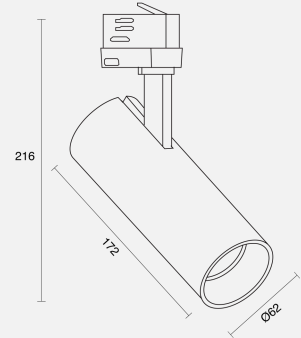

## PHYSICAL

Size	S
Installation Method	Track Mounted
Dimensions (mm)	Ø62mm x 172mm
Accessories	Without Accessory
IP Rating	IP20
Finish	Textured White
Rotate Angle	355°
Tilt Angle	90°

## ELECTRICAL

Wattage	15W
Forward Current	350mA
Voltage	240V
Dimming Control	Phase-Cut Dimmable

**RoHS**

**IP20**