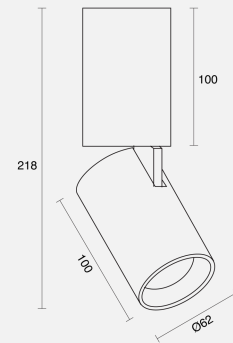

ANDRO ADJUSTABLE SURFACE MOUNTED

INDOOR / SPOTLIGHT

ambience

MAKING LIGHT WORK

PHYSICAL

Size	S
Installation Method	Adjustable Surface Mounted
Dimensions (mm)	Ø62mm x 210mm
Accessories	Without Accessory
IP Rating	IP20
Finish	Textured White
Rotate Angle	355°
Tilt Angle	90°

ELECTRICAL

Wattage	15W
Forward Current	350mA
Voltage	240V
Dimming Control	Phase-Cut Dimmable

RoHS

IP20