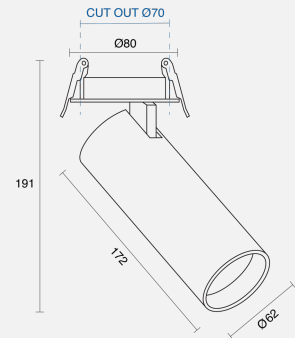

## PHYSICAL

Size	S
Installation Method	Semi-Recessed
Dimensions (mm)	Ø62mm x 172mm
Cutout Size (mm)	Ø70mm
Accessories	Without Accessory
IP Rating	IP20
Finish	Textured White
Rotate Angle	355°
Tilt Angle	90°