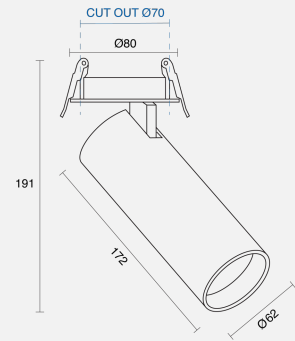

ANDRO SEMI-RECESSED

INDOOR / SPOTLIGHT

ambience

MAKING LIGHT WORK

PHYSICAL

Size	S
Installation Method	Semi-Recessed
Dimensions (mm)	Ø62mm x 172mm
Cutout Size (mm)	Ø70mm
Accessories	Without Accessory
IP Rating	IP20
Finish	Textured White
Rotate Angle	355°
Tilt Angle	90°

ELECTRICAL

Wattage	15W
Forward Current	350mA
Voltage	240V
Dimming Control	Phase-Cut Dimmable

RoHS

IP20