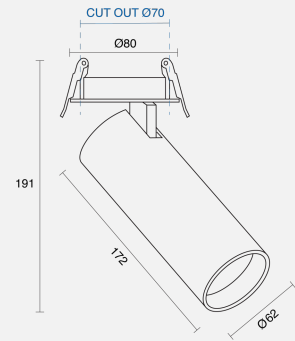

ANDRO SEMI-RECESSED

INDOOR / SPOTLIGHT

ambience

MAKING LIGHT WORK

PHYSICAL

Size	S
Installation Method	Semi-Recessed
Dimensions (mm)	Ø62mm x 172mm
Cutout Size (mm)	Ø70mm
Accessories	Without Accessory
IP Rating	IP20
Finish	Textured White
Rotate Angle	355°
Tilt Angle	90°

ELECTRICAL

Wattage	15W
Forward Current	350mA
Voltage	240V
Dimming Control	Phase-Cut Dimmable

RoHS

IP20

O P T I C A L

Optic	Lens
Distribution	Medium 23°
CCT	3000K
CRI	CRI90
System Lumen	1277lm
System Efficacy	85lm/W
Light Output Ratio	80
Lifetime (L70B50)	50,000hrs