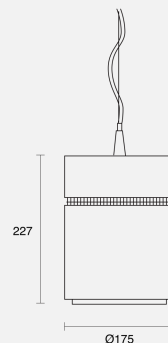

SILO FLEX SUSPENDED

INDOOR / PENDANT

ambience

MAKING LIGHT WORK

PHYSICAL

Installation Method	Flex Suspended
Dimensions (mm)	Ø175mmx227mm
Accessories	Without Accessory
IP Rating	IP20
Finish	Textured White

ELECTRICAL

Wattage	28W
Forward Current	700mA
Voltage	240V
Dimming Control	Non-Dimmable

RoHS

O P T I C A L

Optic	Reflector
Distribution	Flood 81°
CCT	3000K
CRI	CRI90
System Lumen	2530lm
System Efficacy	90lm/W
Light Output Ratio	80
Lifetime (L70B50)	50000hrs

IP20**A D D I T I O N A L**

LED Module	Citizen
LED Driver	Integral
Warranty	3 Years

Order Code: **APN98SU01.930CZF.28W0001**

Silo Flex Sus (1.5m) Pendant White CRI90 3000K 2530lm 81° 28W 700mA Non-Dim SM Canopy