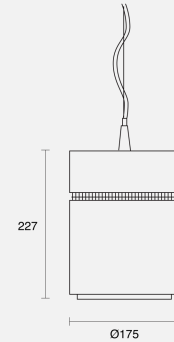

SILO FLEX SUSPENDED

INDOOR / PENDANT

ambience

MAKING LIGHT WORK

PHYSICAL

Installation Method	Flex Suspended
Dimensions (mm)	Ø175mmx227mm
Accessories	Without Accessory
IP Rating	IP20
Finish	Textured White

ELECTRICAL

Wattage	28W
Forward Current	700mA
Voltage	240V
Dimming Control	Non-Dimmable

RoHS

O P T I C A L

Optic	Reflector
Distribution	Flood 81°
CCT	3000K
CRI	CRI90
System Lumen	2530lm
System Efficacy	90lm/W
Light Output Ratio	80
Lifetime (L70B50)	50000hrs

IP20**A D D I T I O N A L**

LED Module	Citizen
LED Driver	Integral
Warranty	3 Years

Order Code: **APN98SU01.930CZF.28W0001**

Silo Flex Sus (1.5m) Pendant White CRI90 3000K 2530lm 81° 28W 700mA Non-Dim SM Canopy