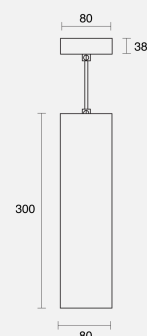

## PHYSICAL

Size	S
Installation Method	Flex Suspended 1.5M White Cloth
Dimensions (mm)	Ø80mmx300mm
Accessories	Flex Surface Canopy
IP Rating	IP20
Finish	Textured White

## A D D I T I O N A L

LED Module GU10 (To be ordered separately)

LED Driver 240V Input

Warranty 3 Years

---

**Order Code: APN78SU01.XXXXXX.XXW1003**

**Heide S (Ø80x300mm) GU10 Flex Sus 1.5M White Cloth Pendant Textured White No Lamp SM Canopy**