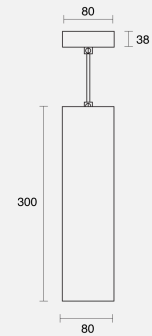

HEIDE FLEX SUSPENDED

CREATE / PENDANT

ambience

MAKING LIGHT WORK

PHYSICAL

Size	S
Installation Method	Flex Suspended 1.5M White Cloth
Dimensions (mm)	Ø80mmx300mm
Accessories	Flex Surface Canopy
IP Rating	IP20
Finish	Textured White

Order Code: APN78SU01.XXXXXX.XXW1003

Heide S (Ø80x300mm) GU10 Flex Sus 1.5M White Cloth Pendant Textured White No Lamp SM Canopy