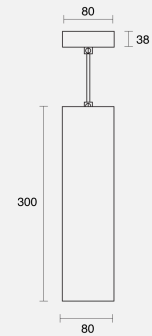

HEIDE ROD SUSPENDED

CREATE / PENDANT

ambience

MAKING LIGHT WORK

PHYSICAL

| | |
|---------------------|--------------------|
| Size | S |
| Installation Method | Rod Suspended 1.5M |
| Dimensions (mm) | Ø80mmx300mm |
| Accessories | Rod Surface Canopy |
| IP Rating | IP20 |
| Finish | Textured White |

Order Code: **APN78RS01.XXXXXX.XXW1039**

Heide S (Ø80x300mm) GU10 Rod Sus 1.5M Pendant Textured White No Lamp SM Canopy