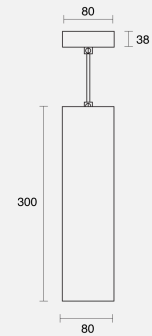

HEIDE ROD SUSPENDED

CREATE / PENDANT

ambience

MAKING LIGHT WORK

PHYSICAL

Size	S
Installation Method	Rod Suspended 1.5M
Dimensions (mm)	Ø80mmx300mm
Accessories	Rod Surface Canopy
IP Rating	IP20
Finish	Textured White

Order Code: **APN78RS01.XXXXXX.XXW1039**

Heide S (Ø80x300mm) GU10 Rod Sus 1.5M Pendant Textured White No Lamp SM Canopy