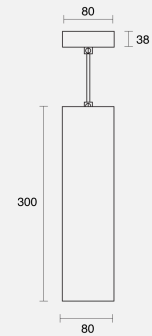

## PHYSICAL

Size	S
Installation Method	Rod Suspended 1.5M
Dimensions (mm)	Ø80mmx300mm
Accessories	Rod Surface Canopy
IP Rating	IP20
Finish	Textured White

## A D D I T I O N A L

LED Module GU10 (To be ordered separately)

LED Driver 240V Input

Warranty 3 Years

---

Order Code: **APN78RS01.XXXXXX.XXW1039**

Heide S (Ø80x300mm) GU10 Rod Sus 1.5M Pendant Textured White No Lamp SM Canopy