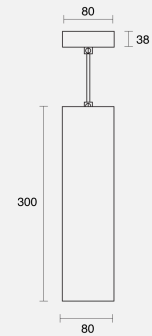

HEIDE ROD SUSPENDED

CREATE | INDOOR / PENDANT

ambience

MAKING LIGHT WORK

PHYSICAL

Size	S
Installation Method	Rod Suspended 1.5M
Dimensions (mm)	Ø80mmx300mm
Accessories	Rod Surface Canopy
IP Rating	IP20
Finish	Textured White

Order Code: **APN78RS01.XXXXXX.XXW1039**

Heide S (Ø80x300mm) GU10 Rod Sus 1.5M Pendant Textured White No Lamp SM Canopy