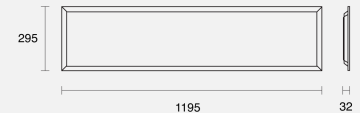

SERENE PANEL FIXED RECESSED

INDOOR / GENERAL

ambience

MAKING LIGHT WORK

PHYSICAL

Installation Method	T-Bar Fix Rec/Plaster Ceiling Fix Rec
Dimensions (mm)	295mmx1195mmx32mm
Cutout Size (mm)	270mmx1170mm
Accessories	Without Accessory
IP Rating	IP40
Finish	White