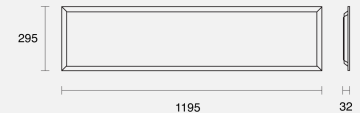

SERENE PANEL FIXED RECESSED

INDOOR / GENERAL

ambience

MAKING LIGHT WORK

PHYSICAL

| | |
|---------------------|---------------------------------------|
| Installation Method | T-Bar Fix Rec/Plaster Ceiling Fix Rec |
| Dimensions (mm) | 295mmx1195mmx32mm |
| Cutout Size (mm) | 270mmx1170mm |
| Accessories | Without Accessory |
| IP Rating | IP40 |
| Finish | White |