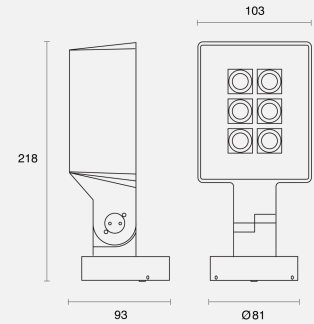

ZEUS ADJUSTABLE SURFACE MOUNTED

OUTDOOR / FLOODLIGHT

ambience

MAKING LIGHT WORK

PHYSICAL

Size	XS
Installation Method	Adjustable Surface Mounted
Dimensions (mm)	103mmx218mmx93mm
Accessories	Without Accessory
IP Rating	IP66
Finish	Textured Grey
Rotate Angle	355°
Tilt Angle	+90°/-40°

LED Module	CREE
LED Driver	Integral
Warranty	5 Years
Add-Ons	IK09 Rated

Order Code: **AFL50AS23.830CRM.08W0301**

Zeus XS Adj SM Floodlight Textured Grey CRI80 3000K 745lm 35° 8W Non-Dim IP66