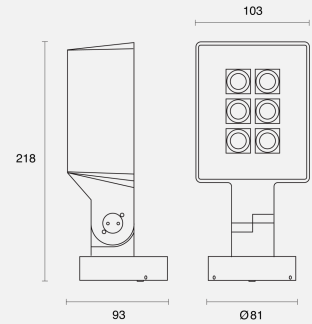

ZEUS ADJUSTABLE SURFACE MOUNTED

OUTDOOR / FLOODLIGHT

ambience

MAKING LIGHT WORK

PHYSICAL

Size	XS
Installation Method	Adjustable Surface Mounted
Dimensions (mm)	103mmx218mmx93mm
Accessories	Without Accessory
IP Rating	IP66
Finish	Textured Grey
Rotate Angle	355°
Tilt Angle	+90°/-40°

LED Module	CREE
LED Driver	Integral
Warranty	5 Years
Add-Ons	IK09 Rated

Order Code: **AFL50AS23.830CRM.08W0301**

Zeus XS Adj SM Floodlight Textured Grey CRI80 3000K 745lm 35° 8W Non-Dim IP66