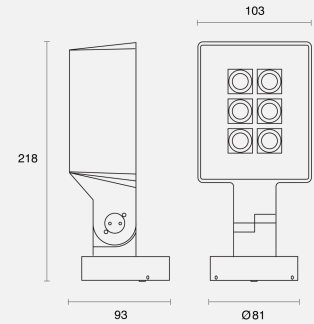

ZEUS ADJUSTABLE SURFACE MOUNTED

OUTDOOR / FLOODLIGHT

ambience

MAKING LIGHT WORK

PHYSICAL

Size	XS
Installation Method	Adjustable Surface Mounted
Dimensions (mm)	103mmx218mmx93mm
Accessories	Without Accessory
IP Rating	IP66
Finish	Textured Grey
Rotate Angle	355°
Tilt Angle	+90°/-40°

ELECTRICAL

Wattage	8W
Voltage	240V
Dimming Control	Non-Dimmable

RoHS