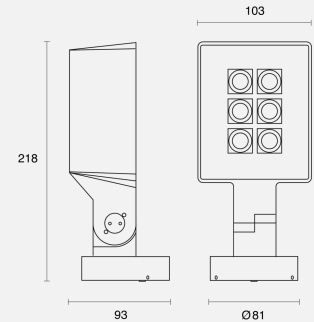

ZEUS ADJUSTABLE SURFACE MOUNTED

OUTDOOR / FLOODLIGHT

ambience

MAKING LIGHT WORK

PHYSICAL

Size	XS
Installation Method	Adjustable Surface Mounted
Dimensions (mm)	103mmx218mmx93mm
Accessories	Without Accessory
IP Rating	IP66
Finish	Textured Grey
Rotate Angle	355°
Tilt Angle	+90°/-40°

LED Module	CREE
LED Driver	Integral
Warranty	5 Years
Add-Ons	IK09 Rated

Order Code: **AFL50AS23.830CRM.08W0301**

Zeus XS Adj SM Floodlight Textured Grey CRI80 3000K 745lm 35° 8W Non-Dim IP66