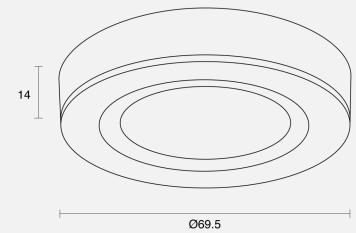

SUNDIAL FIXED SURFACE MOUNTED

INDOOR / DOWNLIGHT

ambience

MAKING LIGHT WORK

PHYSICAL

Installation Method	Fixed Surface Mounted
Dimensions (mm)	Ø69.5mmx14mm
Accessories	Surface Mount Frame/Kit
IP Rating	IP20
Finish	White

ELECTRICAL

Wattage	2.5W
Voltage	12V
Dimming Control	To be ordered separately

RoHS