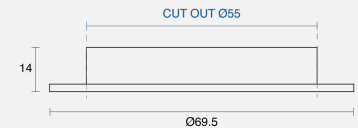

## PHYSICAL

Installation Method	Fixed Recessed
Dimensions (mm)	Ø69.5mmx14mm
Cutout Size (mm)	Ø55mm
Accessories	Without Accessory
IP Rating	IP20
Finish	White