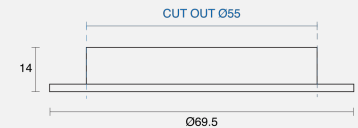

SUNDIAL FIXED RECESSED

INDOOR / DOWNLIGHT

ambience

MAKING LIGHT WORK

PHYSICAL

Installation Method	Fixed Recessed
Dimensions (mm)	Ø69.5mmx14mm
Cutout Size (mm)	Ø55mm
Accessories	Without Accessory
IP Rating	IP20
Finish	White

ELECTRICAL

Wattage	2.5W
Voltage	12V
Dimming Control	To be ordered separately

RoHS

O P T I C A L

Optic	Diffuser
Distribution	Flood 160°
CCT	3000K
CRI	CRI80
System Lumen	160lm
System Efficacy	80lm/W
Lifetime (L70B50)	50000hrs