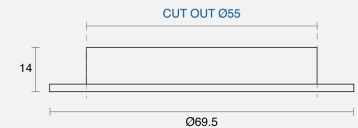

SUNDIAL FIXED RECESSED

INDOOR / DOWNLIGHT

ambience

MAKING LIGHT WORK

PHYSICAL

Installation Method	Fixed Recessed
Dimensions (mm)	Ø69.5mmx14mm
Cutout Size (mm)	Ø55mm
Accessories	Without Accessory
IP Rating	IP20
Finish	White

ELECTRICAL

Wattage	2.5W
Voltage	12V
Dimming Control	To be ordered separately

RoHS

O P T I C A L

Optic	Diffuser
Distribution	Flood 160°
CCT	3000K
CRI	CRI80
System Lumen	160lm
System Efficacy	80lm/W
Lifetime (L70B50)	50000hrs